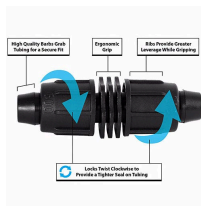

TURF MACHINERY SPARES LTD

3a Monument Way West Woking, GU21 5EN
01483 764467

<https://turfmachinery.rrproducts.com/>