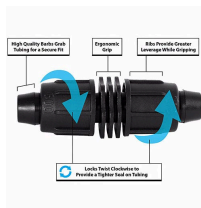

TURF MACHINERY SPARES LTD

3a Monument Way West Woking, GU21 5EN
01483 764467

<https://turfmachinery.rrproducts.com/>