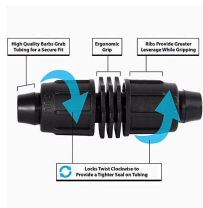

# Rain Bird Twist Lock Coupling - 3/4"

RGX43280

## Details

Rain Bird's complete line of Twist Lock Fittings simplify the installation of all industry-standard 1/2", 3/4" and 1" dripline and distribution tubing. They provide an even tighter seal on tubing by using high quality barbs and twist-locking nuts. Their unique barb design reduces insertion force while maintaining a secure fit. Ideal for use with Rain Bird XFD, XFS and XFCV dripline, XF blank tubing, XT700, XBS and QF Header distribution tubing. Models include couplings, elbows, tees, caps, and MPT threaded adapters.