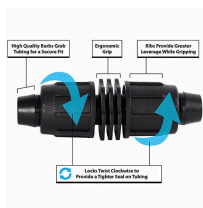

Rain Bird Twist Lock Adapter - 3/4" Mpt

RGX43264

Details

Rain Bird's complete line of Twist Lock Fittings simplify the installation of all industry-standard 1/2", 3/4" and 1" dripline and distribution tubing. They provide an even tighter seal on tubing by using high quality barbs and twist-locking nuts. Their unique barb design reduces insertion force while maintaining a secure fit. Ideal for use with Rain Bird XFD, XFS and XFCV dripline, XF blank tubing, XT700, XBS and QF Header distribution tubing. Models include couplings, elbows, tees, caps, and MPT threaded adapters.

Specifications

Manufacturer	Rain Bird
Manufacturer's	TLF-MPT8-0600
Model No	

TURF MACHINERY SPARES LTD

3a Monument Way West Woking, GU21 5EN

01483 764467

<https://turfmachinery.rrproducts.com/>