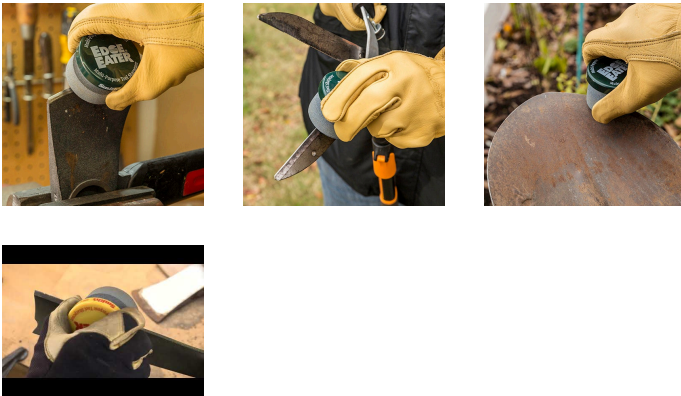

Edge Eater Tool Sharpener

RHT50910

Details

The Edge Eater multi-purpose tool sharpener is designed to hand sharpen lawn & garden hand tools, mower blades, clippers, shears, shovels, hoes, and axes. This easy-to-use and ergonomically designed stone features a Grove Grip for comfort and grip. The SharpShield Cap provides hand protection. Made in U.S.A.

- Use on Axes, Machetes, Mower Blades, Clippers, Shovels, and Hoes.
- Groove Grip for Comfort and Safety
- Stone Cap Protects Hand

Replaces

R&R Products RJ50910

Specifications

Manufacturer R&R Products

TURF MACHINERY SPARES LTD