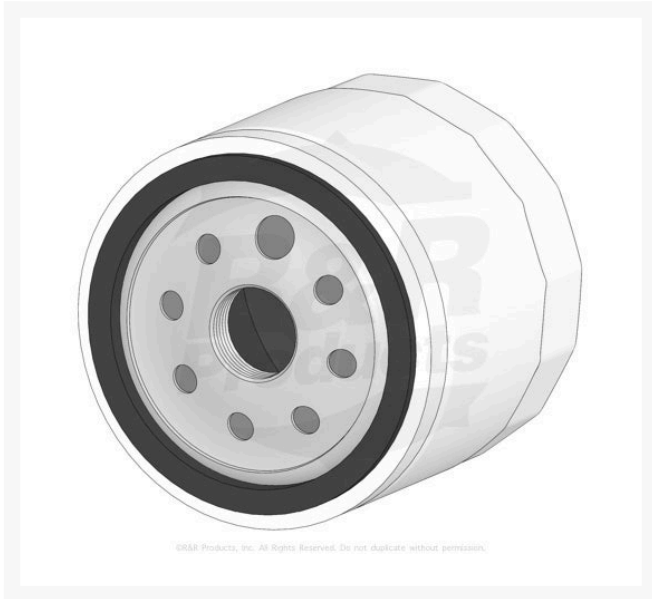

Kohler Oil Filter

RK1205001S

Replaces

John Deere	AM125424
R&R Products	R842502, R98020, RAM125424, RK1205001
Toro	12 050 01, 12 050 01-S, 98020

Specifications

Manufacturer	Kohler
--------------	--------

Fits Models

- John Deere 1200 Hydro Bunker & Field Rake
- John Deere 636M Quik-Trak Stand-On Mower
- John Deere 648M Quik-Trak Stand-On Mower
- John Deere 648R Quik-Trak Stand-On Mower
- John Deere 652M Quik-Trak Stand-On Mower
- John Deere 652R Quik-Trak Stand-On Mower
- John Deere 661R Quik-Trak Stand-On Mower
- John Deere A40 Aerator
- John Deere Aercore 800
- John Deere V40 Aerator
- John Deere WG32A Commercial Walk-Behind Mower
- John Deere WG36A Commercial Walk-Behind Mower
- John Deere WG48A Commercial Walk-Behind Mower
- John Deere WH36A Commercial Walk-Behind Mower
- John Deere WH48A Commercial Walk-Behind Mower
- John Deere WH52A Commercial Walk-Behind Mower
- John Deere WH61A Commercial Walk-Behind Mower
- John Deere WHP36A Commercial Walk-Behind