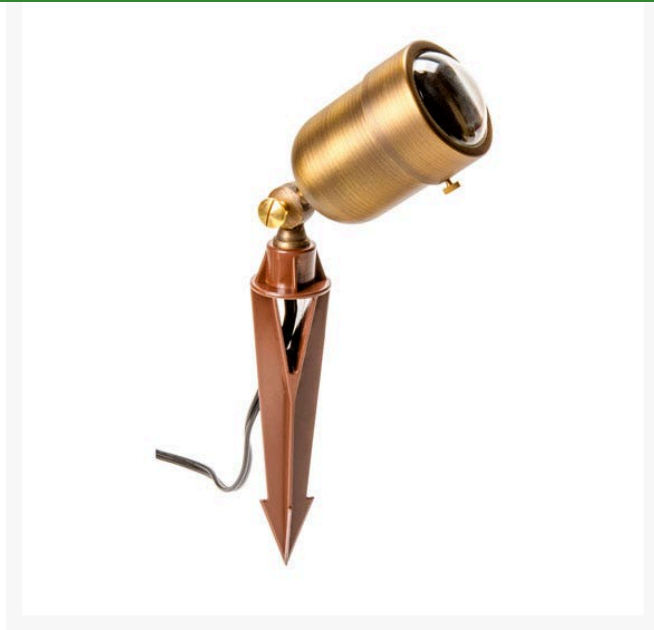

Hefty Round Flood Light - Antique Bronze

RLV1210-AB

Details

The Hefty Round series fixtures are constructed of heavy solid cast brass, a convex lens that will not collect water, a copper socket with silicone seals and gaskets insure longevity. Body measures 3" in diameter and 4" long. Works well with LED or halogen lamps. Includes 24" wire lead and hammer stake. MR16 Bulb not included.

- Great for uplighting application
- Heavy duty solid cast brass with convex lens
- LED or halogen low voltage bulb
- Includes 24" wire lead and hammer stake
- Bi-pin bulb not included

Specifications

| | |
|--------------|--------------|
| Manufacturer | R&R Products |
| Lamp Type | MR16 12V |