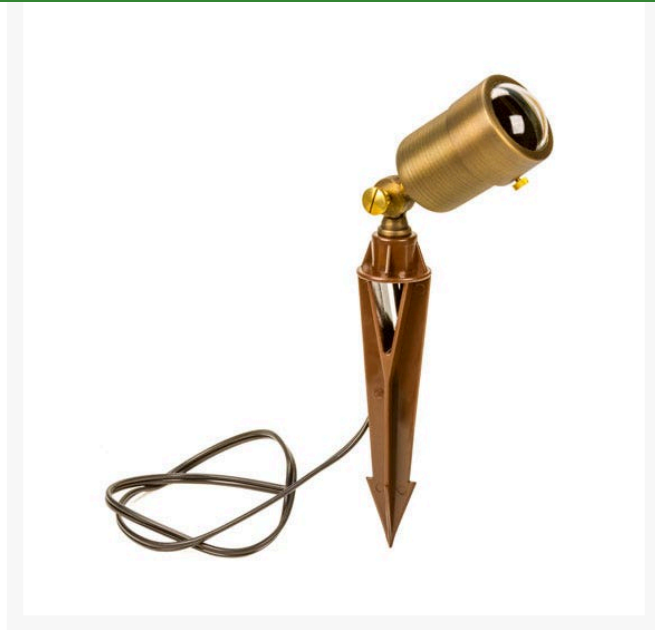

# Little Hefty Round Flood Light - Antique

**Bronze**

RLV1230-AB

## Details

The Little Hefty Round fixture is constructed of heavy solid cast brass, a convex lens that will not collect water, a copper socket with silicone seals and gaskets insure longevity. Body measures 2-1/4" in diameter by 3" long. Works well with LED or halogen lamps. Includes 24" wire lead and hammer stake. MR16 Bulb not included.

- Great for uplighting application
- Heavy duty solid cast brass with convex lens
- Includes 24" wire lead and hammer stake
- LED or Halogen low voltage bulb
- Bi-pin bulb not included