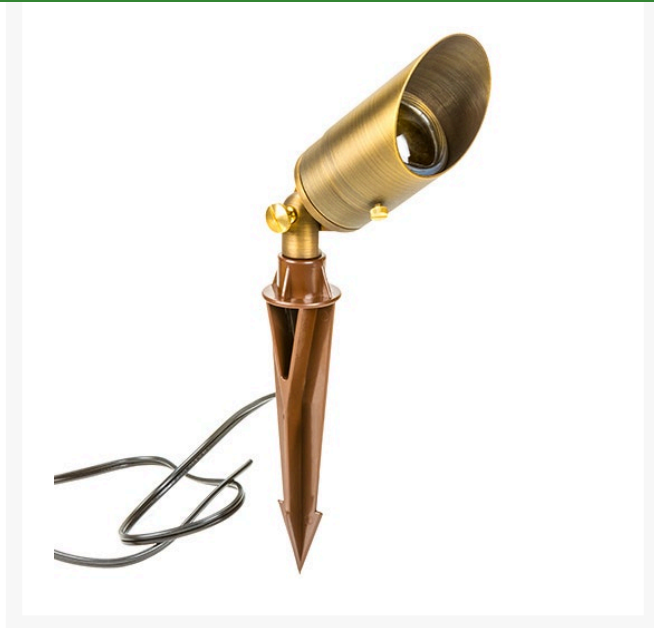

Adjustable Round Spot Light - Antique

Bronze

RLV1250-AB

Details

The Adjustable Round fixture is constructed of heavy solid cast brass, a convex lens that will not collect water, a copper socket with silicone seals and gaskets insure longevity. Body measures 2-1/2" in diameter by 3-1/2" long. Fully adjustable brass shroud allows beam output to be easily focused. Includes 24" wire lead and hammer stake. MR16 Bulb not included.

- Great for uplighting application
- Heavy duty with convex lens
- LED or Halogen low voltage bulb
- Includes 24" wire lead and hammer stake
- Bulb not included

Specifications

Manufacturer	R&R Products
Lamp Type	MR16 12V