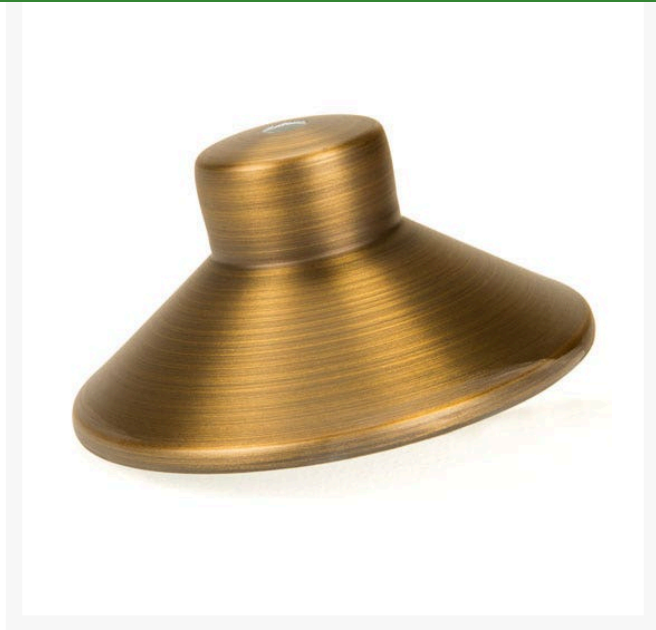

Medium Step Fixture Top - Antique Bronze

RLV1320T-AB

Specifications

Manufacturer

R&R Products

TURF MACHINERY SPARES LTD

3a Monument Way West Woking, GU21 5EN
01483 764467

<https://turfmachinery.rrproducts.com/>