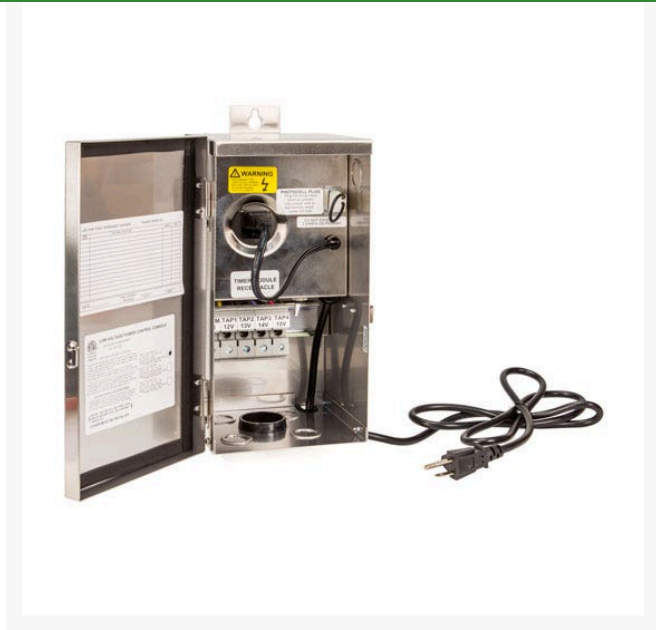

Low Voltage Transformer - 300w

RLVT210-300

Details

1 x 300W Circuit

Specifications

Manufacturer	R&R Products
Output Voltage	12 V
Transformer Capacity	300 watt

TURF MACHINERY SPARES LTD

3a Monument Way West Woking, GU21 5EN
01483 764467