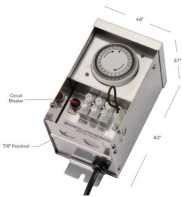

TURF MACHINERY SPARES LTD

3a Monument Way West Woking, GU21 5EN
01483 764467

<https://turfmachinery.rrproducts.com/>