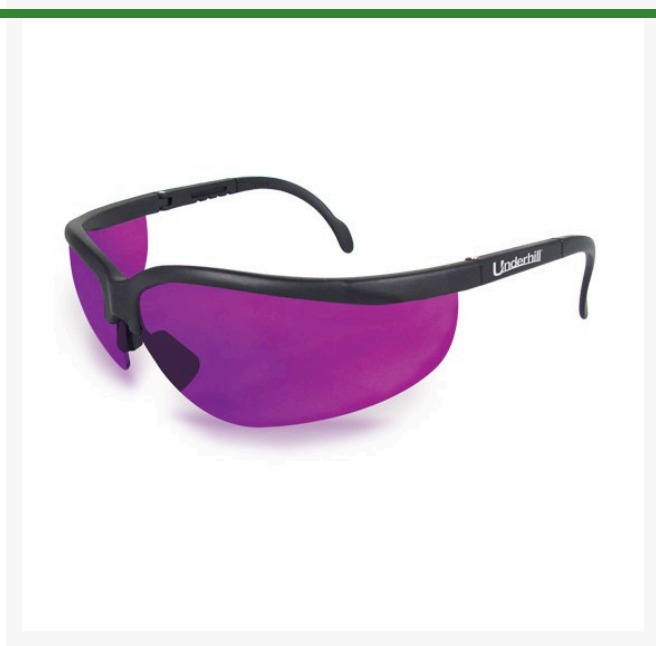

Replacement Lens - Nastek Glasses

RNG650-TS

Specifications

Manufacturer
Savings

Underhill
Clearance

TURF MACHINERY SPARES LTD

3a Monument Way West Woking, GU21 5EN
01483 764467

<https://turfmachinery.rrproducts.com/>