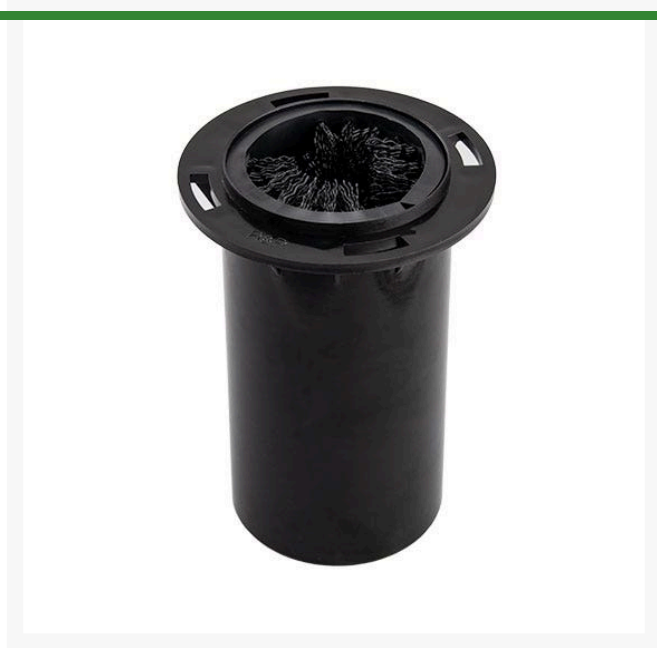

# Inner Can with Brush

RP200-20

**Replaces**  
Par Aide 200-20

**Specifications**  
Manufacturer R&R Products

**Replacement Parts**  
RP200-23 Ball Washer Brush - Inner Only