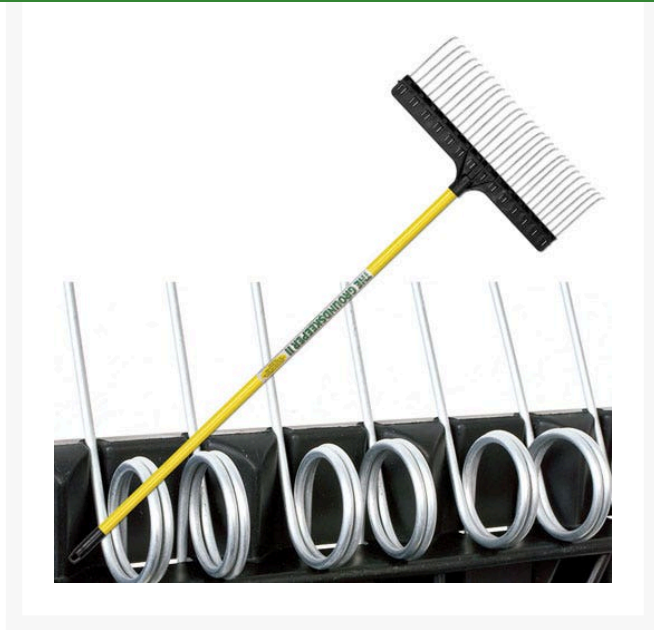

Groundskeeper II Rake 21in Yellow

Set/6

RP275

Details

The lightweight Groundskeeper II features an unbreakable co-polymer head and fiberglass handle for durability. The angled, spring-loaded tines make the rake dig in, requiring no down pressure. This allows you to stand up straight, taking the pressure off your back. Simply turn the rake over with one pass to clean. Ideal for leaves, mulch, pine needles, snow mold, gravel debris, de-thatching grass or grooming sand traps on the golf course without pulling the sand into the grass. Swivel hanger for easy storage. Available in 21" rake head with 28 tines, 9" shrub head with 12 tines or the 6" mini-shrub rake head with 8 tines which is perfect for hard to reach areas under shrubs and bushes. 55in Handles. Repair Tine Kit available. UV inhibitor. Box of 6.

- 21" Unbreakable Co-Polymer Rake Head
- 55 in. Fiberglass Handle
- 28 Angled, Spring-Loaded Tines 6 in. Length
- Ideal for Leaves, Mulch, Pine Needles, Snow Mold, Gravel Debris, De-thatching Grass Debris and Grooming Sand Traps
- Swivel Hanger for Easy Storage
- Package of 6
- Yellow Handle

Specifications

Manufacturer	Grounds Keeper
Handle Color	Yellow
Handle Material	Fiberglass
Tool Head Width	21 in

TURF MACHINERY SPARES LTD

3a Monument Way West Woking, GU21 5EN
01483 764467

<https://turfmachinery.rrproducts.com/>