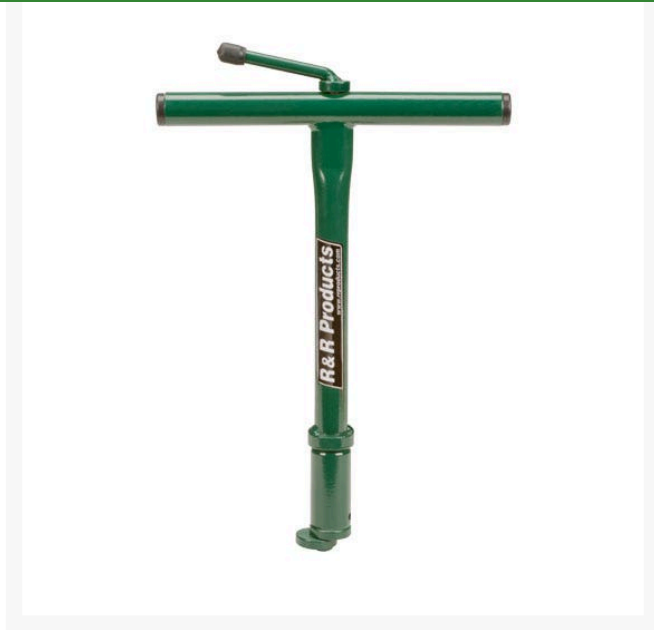

Cam Cup Puller - 12"

RP7304

Details

The Cam Cup Puller is designed to easily remove putting cups without damaging surrounding turf. Insert puller through the center hole in the cup, turn the lever 1/4 turn and the cup can be pulled straight up. 12" Handle.

- Easily remove putting cup without damaging surrounding turf

Specifications

Manufacturer	R&R Products
Length	12 in

TURF MACHINERY SPARES LTD

3a Monument Way West Woking, GU21 5EN
01483 764467

<https://turfmachinery.rrproducts.com/>