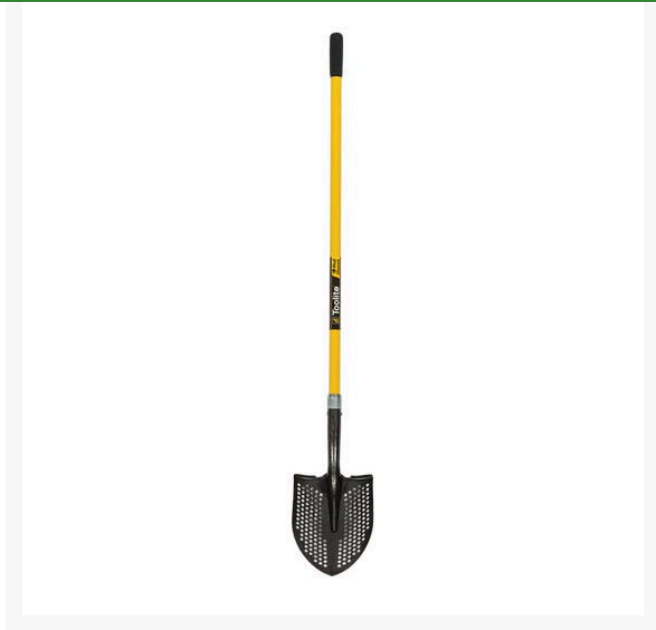

Toolite Round Point Sifter Shovel

R2109

Details

Designed with perforations that sift and separate unwanted debris. Pea-size holes allow sand, dirt, mud, clay, water and gravel to sift through making the shovel more efficient and lighter weight. Ideal for golf course bunkers, sports fields maintenance, landscaping, irrigation ditches, ponds and concrete work. Durable, 14-gauge tempered steel with 48" straight fiberglass handle

- Pea-sized holes sift and separate debris
- Durable, lightweight and effective
- Ideal for golf course bunkers
- Round- point head

Specifications

Manufacturer	Toolite
Handle Material	Fiberglass
Head Material	Tempered Steel