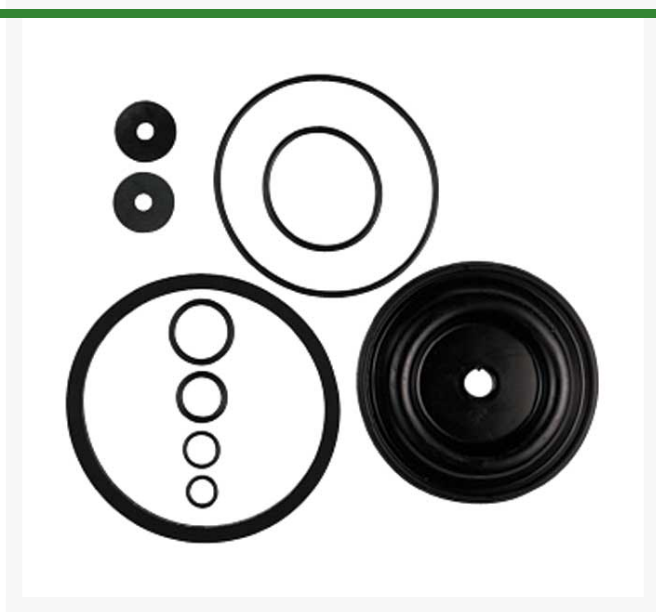

Repair Kit - Solo Diaphragm Pump

RSL406K

Details

Repair kits available here for your heavily-used equipment. Save time and money -- keep them on hand.

Specifications

Manufacturer

Solo

TURF MACHINERY SPARES LTD