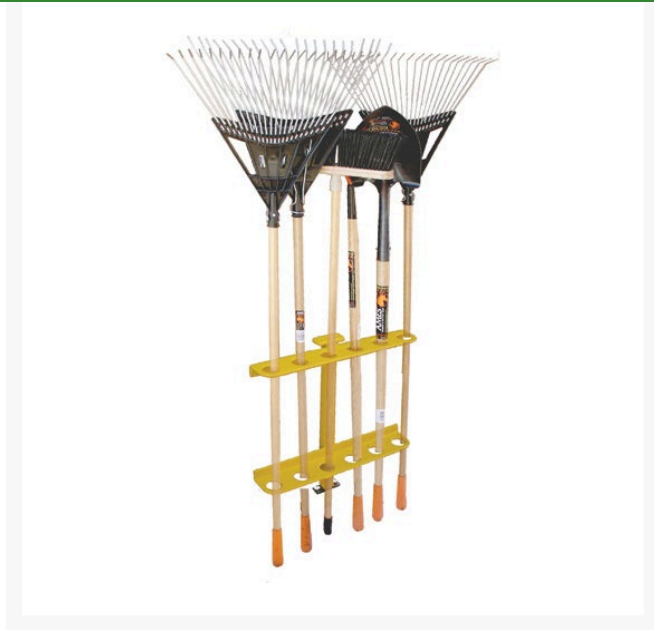

6 Place Hand Tool Rack - Open & Closed Trailer

RT3234

Details

Heavy-duty, vinyl-coated steel construction secures 6 hand tools vertically. Ideal for rakes, shovels, etc., protecting them from damage during transport. Includes mounting hardware. (Use RT3239 Mounting Bracket to mount at a 45 degree angle.) Fits open trailers.

- Secures 6 hand tools upright
- Heavy-duty vinyl-coated steel construction
- Mounting hardware included
- Fits open trailers

Specifications

Manufacturer

Green Touch

TURF MACHINERY SPARES LTD

3a Monument Way West Woking, GU21 5EN
01483 764467