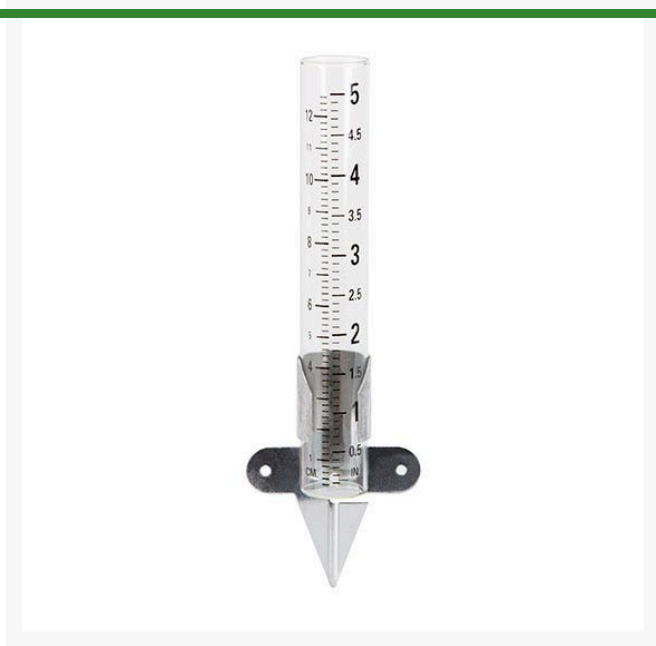

# 5 in. Glass Tube Rain Gauge

R2710N

## Details

Glass tube rain gauge measures a 5 in. capacity with durable bold markings that won't fade or crack. Easy-to-read measurements in inches and millimeters. Rust-resistant adjustable aluminum spike for mounting in the ground. Weather resistant construction. 3 in x 8 in.

- Measurements in inches and millimeters
- Rust resistant adjustable aluminum bracket/spike
- Durable, bold markings
- 3in x 8in overall
- 5in capacity