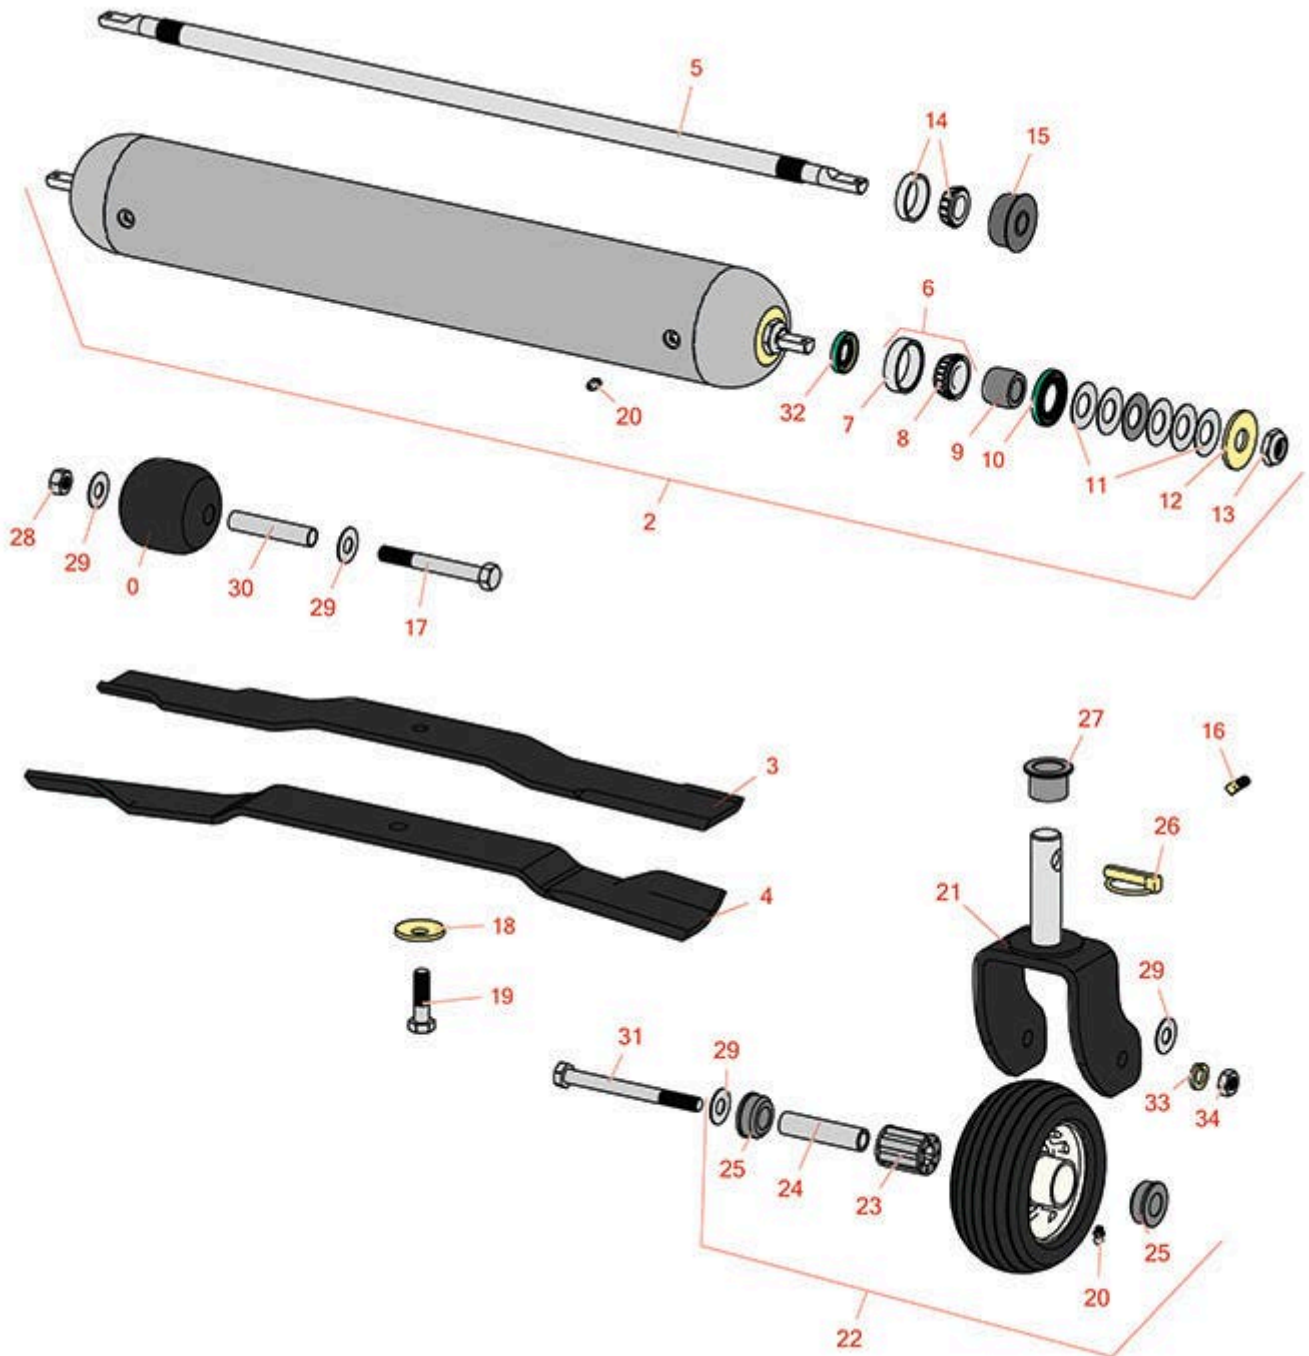

Replaces Jacobsen AR-5 Parts

Rotary Deck
Deck Parts

All original equipment manufacturers names and part numbers are used for identification purposes only, and we are in no way implying that our products are original equipment parts. Prices subject to change without notice.

Replaces Jacobsen AR-5 Parts

Rotary Deck
Deck Parts

Item No	R&R Part No.	OEM Part No.	Description	Qty Req	Order Quantity
---------	--------------	--------------	-------------	---------	----------------

Rollers

Other Parts Available

5	R4124015	4124015	Shaft - Roller	1	
6	R500534	500534, R500534	Bearing - with Cup	2	
7	R254-79	254-79, 4121175	Cup - Bearing	2	

Tech Note: Use R254-79M installation mandrel to properly install race.:

Replaces Jacobsen AR-5 Parts

Rotary Deck
Deck Parts

Item No	R&R Part No.	OEM Part No.	Description	Qty Req	Order Quantity
16	R412017	412017	Screw - Sq. HD Set	2	
17	R400422	400422	Bolt - Hex HD 1/2-13 x 4 GR5	2	
18	R3007764	3007764	Washer -Bowed - Rotary Blade	1	
19	R400410	400410	Bolt - Hex HD 1/2-13 x 1-3/4	1	
20	R302-5	302-5, 471214, 471223, 471226	Fitting - Grease	2	
21	R4124066	4124066	Fork - Caster	2	
22	R63-8400	4131904	Wheel - Rear Caster Assy	2	
<i>Tech Note: Includes: R62-5580 Bearing, R302-5 Zerk, R63-1770 Spacer & R63-8580 Bearing:</i>					
23	R63-8580	503179	Bearing - Roller - 1" Long	2	
24	R63-1770		Bushing - Spanner Rear	1	
25	R62-5580		Bearing - Flanged - Caster	2	
26	R3290-384	3004894, 361391, 469009601	Pin - Lynch Heavy Duty	2	
27	R4251319	4127478	Bushing - Flanged	4	
28	R32146-13	444758	Locknut - 1/2-13	2	
29	R453017	452012, 453017	Washer - Flat 1/2	4	
30	R4137534	4137534	Sleeve - Roller	2	
31	RM74567	400426	Bolt - Hex HD 1/2-13 x 5 GR5	2	
32	R253-120	220-8011-02, 253-120	Seal	2	
33	R446154	446152, 446154	Washer - Lock 1/2	2	