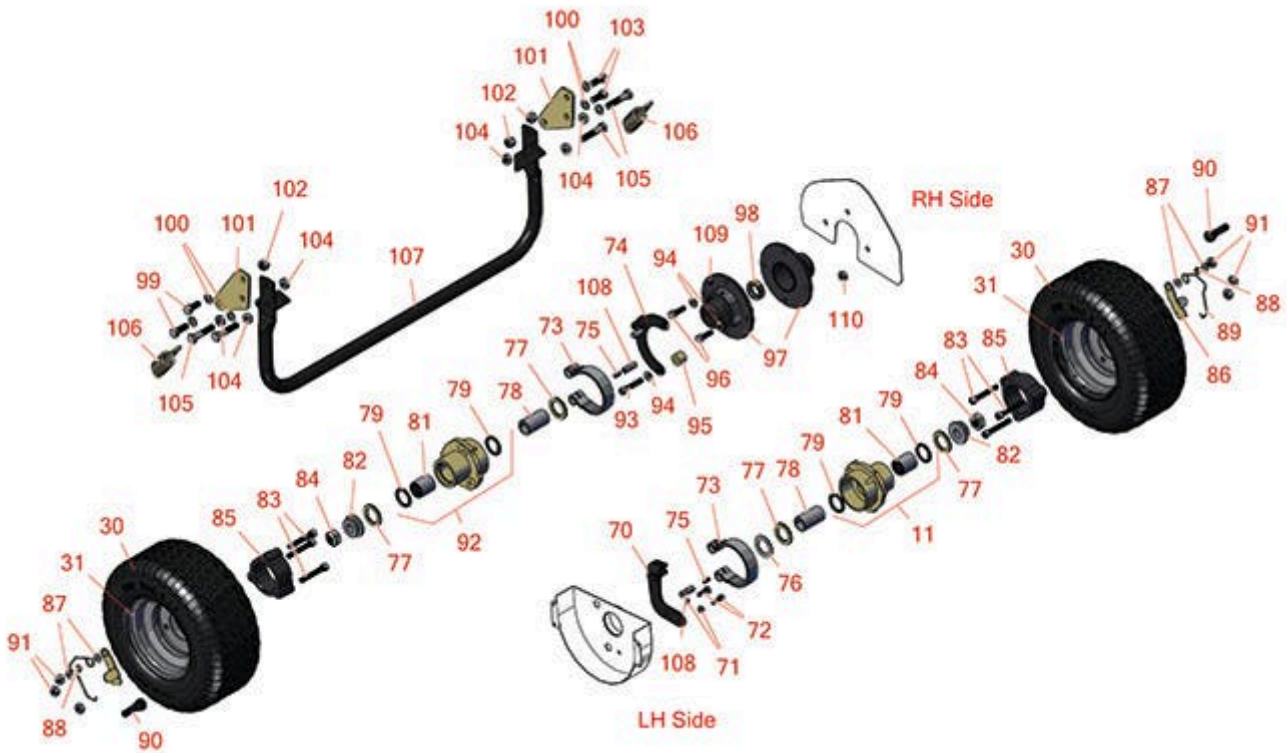

Replaces Jacobsen Eclipse 118 Parts

*Traction Unit
Kickstand & Wheels*

All original equipment manufacturers names and part numbers are used for identification purposes only, and we are in no way implying that our products are original equipment parts. Prices subject to change without notice.

Replaces Jacobsen Eclipse 118 Parts

*Traction Unit
Kickstand & Wheels*

Item R&R
No Part No.

OEM
Part No. Description

Qty
Req

Order
Quantity

Tires

30	RCT5110101	554847	Tire - 11x4.00-5 Nhs (2 Ply) Carlisle Turf Saver	2
31	R5002905	5002905	Wheel Assy - 3x5	2

Tech Note: Includes R338766 & R366705:

81	R338766	338766	Bearing - Clutch Differential Shaft	2
82	R366718	366716, 366718	Latching Collar - Wheel	2
83	R434049	434049	Bolt - Soc HD Cap 5/16-18 x 2	6
84	R3296-33	444820, 445718, 445801	Locknut - 5/8-18 ESNA Jam	2

Replaces Jacobsen Eclipse 118 Parts

Traction Unit

Kickstand & Wheels

Item No	R&R Part No.	OEM Part No.	Description	Qty Req	Order Quantity
102	R444850	444850	Nut - 3/8-16 Jam Center Lock	4	
103	R400260	400260	Bolt - Hex HD 3/8-16 x 7/8	2	
104	R3218-3	443810	Nut - 3/8-16 Jam	4	
105	R400268	400268	Bolt - Hex HD 3/8-16 x 1-3/4	2	
106	R364164	364164	Spring	2	
107	R132674	132674	Kickstand - 22 in	1	
108	R366742	366742	Pivot Pin w/Set Screw - Brake Band	2	
109	R302-5	302-5, 471214, 471223, 471226	Fitting - Grease	1	
110	R443106	443106	Nut - 5/16-18 Y/Zinc Plated	4	