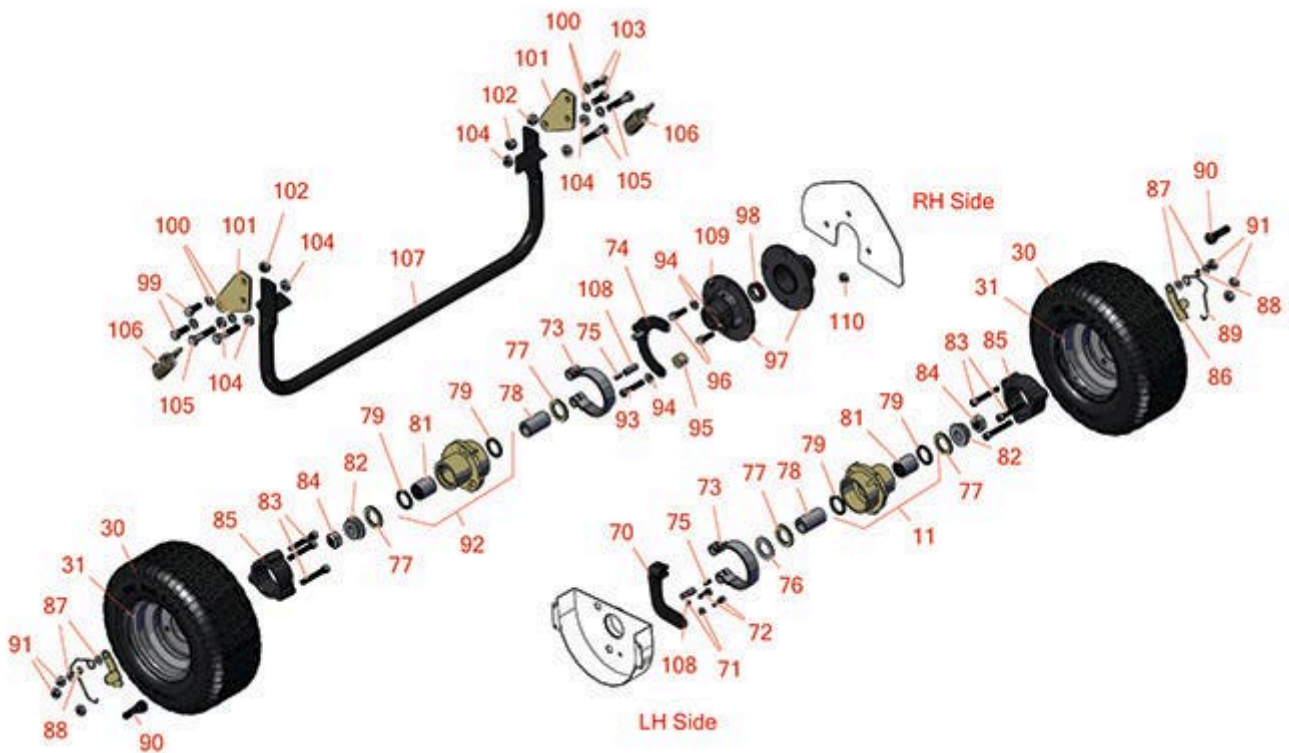

Replaces Jacobsen Eclipse 118F Parts

Traction Unit
Kickstand & Wheels

All original equipment manufacturers names and part numbers are used for identification purposes only, and we are in no way implying that our products are original equipment parts. Prices subject to change without notice.

Tires

30	RCT5110101	554847	Tire - 11x4.00-5 Nhs (2 Ply) Carlisle Turf Saver	2	
31	R5002905	5002905	Wheel Assy - 3x5	2	

Other Parts Available

70	R164063	164063	Bracket - Brake Mounting LH	1	
71	R3253-3	3253-3, 446128, 446130	Washer - Lock 1/4	2	
72	R321-4	321-4, 400108	Bolt - Hex HD 1/4-20 x 3/4	2	
73	R164056	164056	Band - Brake	2	
74	R132663	132663	Bracket - Brake Mounting RH	1	
75	R415513	415513	Screw - Set 1/4-20 x 1/2 Cup Pt	2	
76	R361451	361451	Flat Washer 1 x 1-1/2 Hardened Thrust	1	
77	R366697	366697	Spacer - Bronze Thrust	4	
78	R366717	366717	Clutch Sleeve - Wheel	2	
79	R366705	366705	Seal - Grease	4	
80	R1000477	1000477	Hub Assy - LH	1	
<i>Tech Note: Includes R338766 & R366705:</i>					
81	R338766	338766	Bearing - Clutch Differential Shaft	2	
82	R366718	366716, 366718	Latching Collar - Wheel	2	
83	R434049	434049	Bolt - Soc HD Cap 5/16-18 x 2	6	