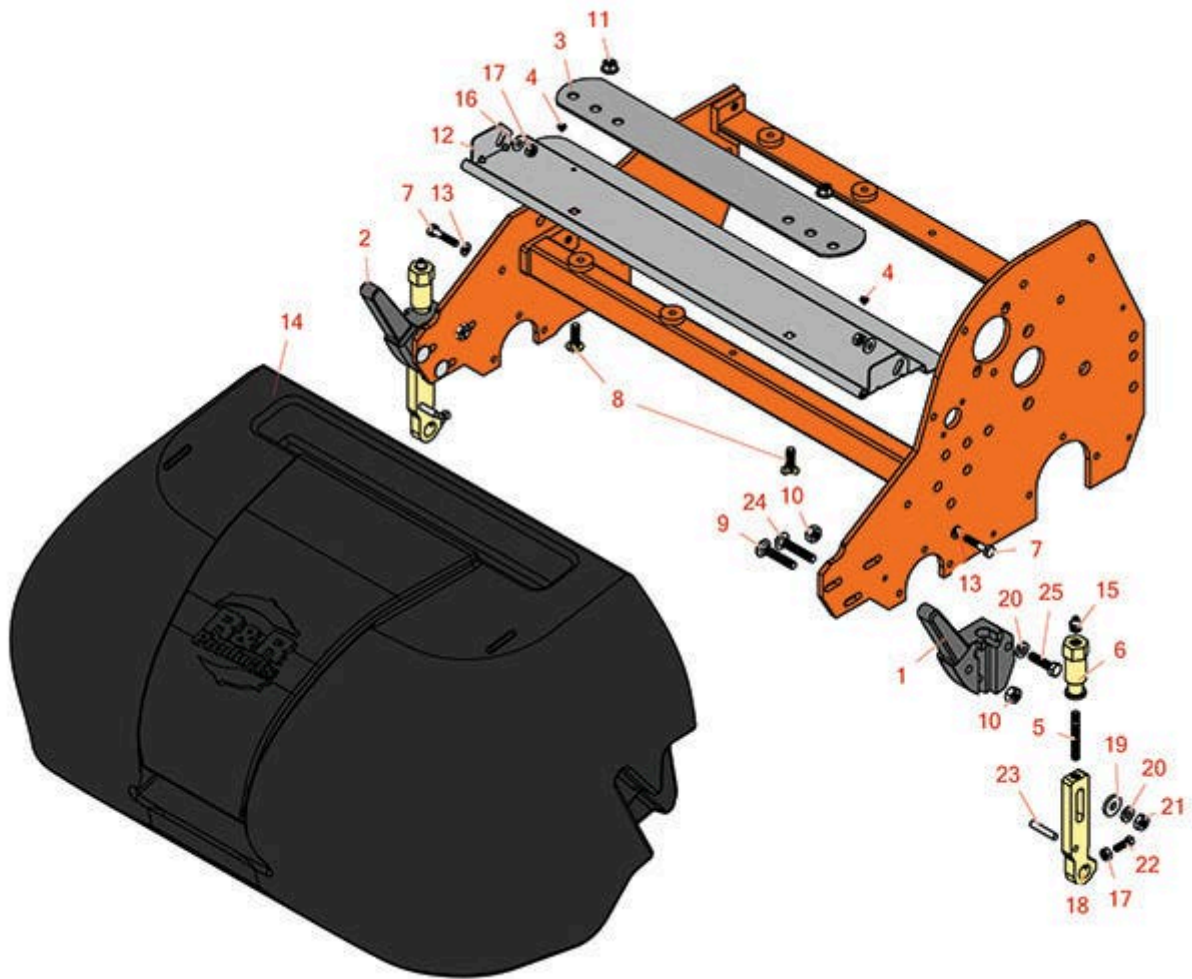

Replaces Jacobsen Greens King 422

Parts

Cutting Unit
Basket & Shields

All original equipment manufacturers names and part numbers are used for identification purposes only, and we are in no way implying that our products are original equipment parts. Prices subject to change without notice.

Replaces Jacobsen Greens King 422

Parts

Cutting Unit
Basket & Shields

Item No	R&R Part No.	OEM Part No.	Description	Qty Req	Order Quantity
1	R241827	241827, 446136	Bracket - LH Grass Catcher	1	
2	R241828	241828, 453023	Bracket - RH Grass Catcher	1	
3	R3000053	3000053	Plate - Grass Shield	2	
4	R3008974	3008974	Rubber Bumper	2	
5	R343616	343616, 443102	Stud	2	
6	R365009	3005692, 365009, 365170, 441674	Knob - Adjusting Roller	2	
7	R400112	400112, 400114	Bolt - Hex HD 1/4-20 x 1-1/4	2	
8	R441614	441614	Screw - 5/16-18 x 1 Carriage	2	
9	R441677	441677	Bolt - Carriage 5/16-18 x 1-1/2	2	
10	R444718	444718	Nut - 5/16-18 Center Lock YZ	4	
11	R445781	445781	Nut - 5/16-18 Whiz	2	
12	R5003183	5003183	Grass Shield - 22 in	1	
12	R5003184	5003184	Grass Shield - 18 in	1	
12	R5003185	5003185	Grass Shield - 26 in	1	
13	R3253-3	3253-3, 446128, 446130	Washer - Lock 1/4	2	
14	R101544	68122	Grass Catcher - Fits 18 in	1	
14	R101549	68123	Grass Catcher - Fits 22 in	1	

Replaces Jacobsen Greens King 422

Parts

*Cutting Unit
Basket & Shields*

Item No	R&R Part No.	OEM Part No.	Description	Qty Req	Order Quantity
14	R101548	68124	Grass Catcher - Fits 26 in	1	
15	R471219	366852, 471219	Zerk - Grease	2	
16	R453023	453023	Washer - Flat 1/4	2	
17	R443102	443102	Nut - 1/4-20 Yellow Zinc	2	
18	R2000072	2000072, 471219	Bracket - Roller	2	
19	R364441	364441, 366641	Washer - Flat 5/16x7/8	2	
20	R446136	446134, 446136	Washer - Lock 5/16 Zinc	4	
21	R443106	443106	Nut - 5/16-18 Y/Zinc Plated	2	
22	R352737	352737	Screw - Set 1/4 x 7/8 Sq Head	2	
23	R461339	343616, 461339	Pin - Grooved Roller Bkt	2	
24	R441674	441674	Screw - 5/16-18 x 1-3/4 Carriage	2	
25	R400190	352737, 400190	Bolt - Hex HD 5/16-18 x 1-1/4 GR5	2	