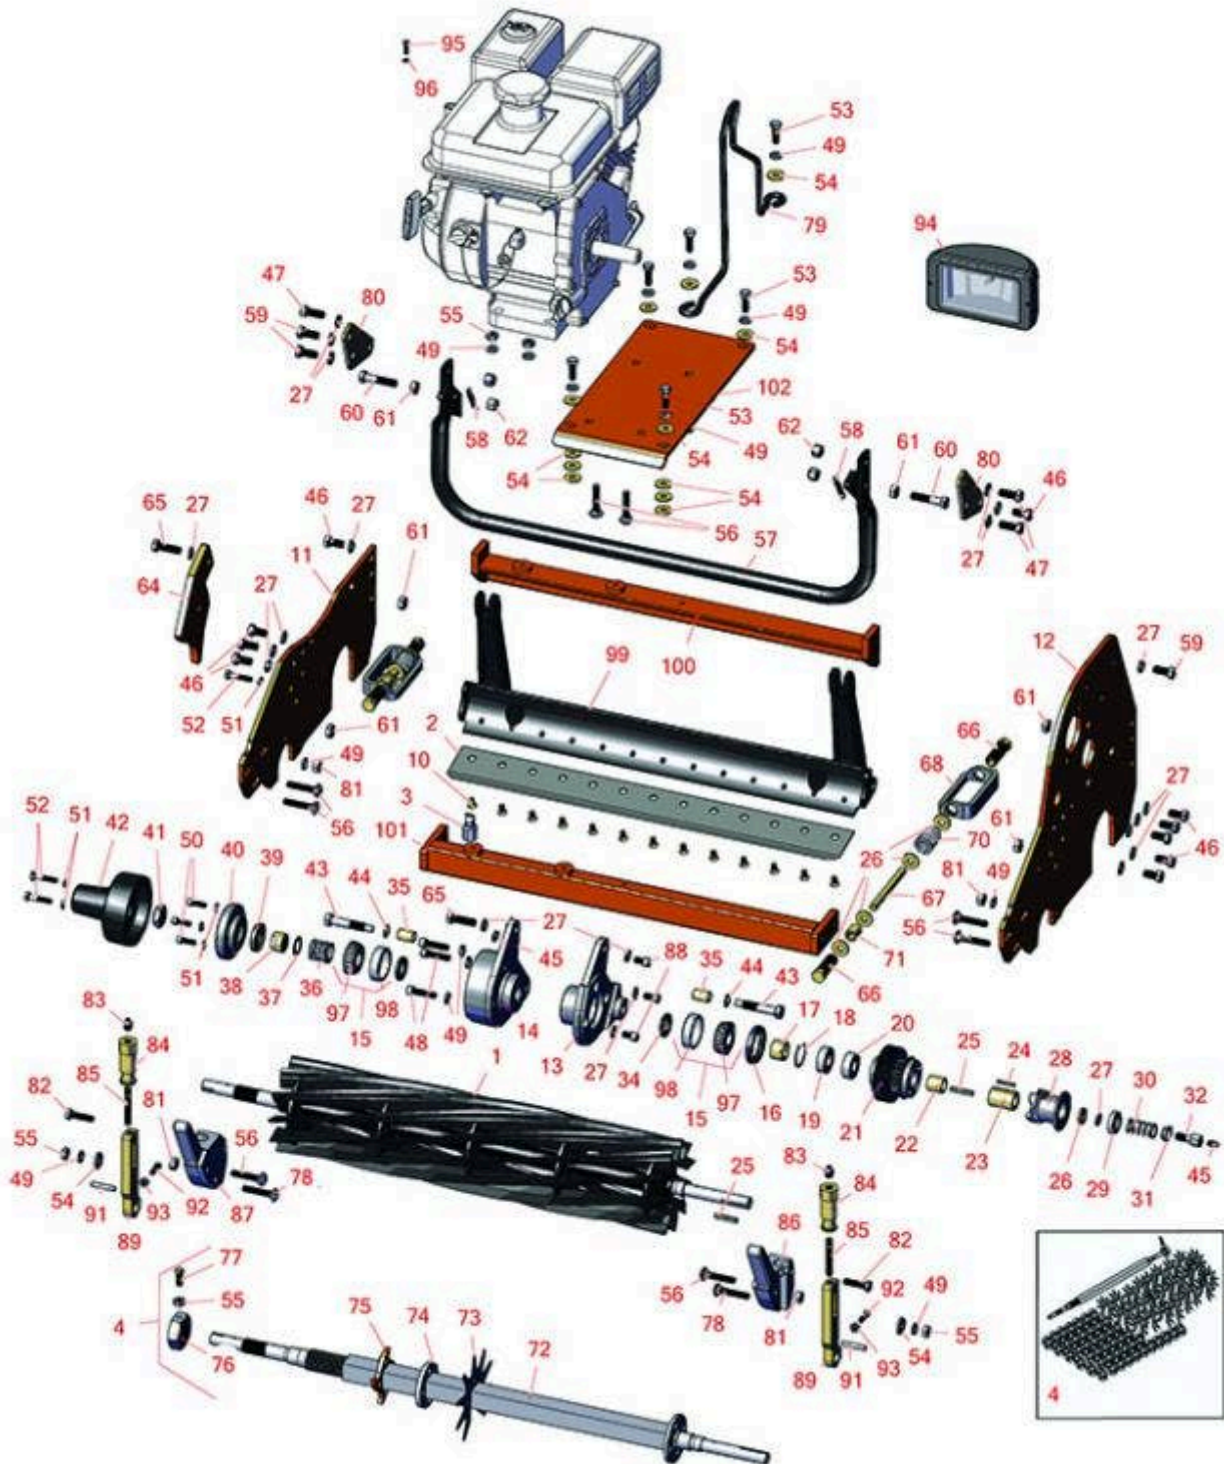

Replaces Jacobsen Greens King 422

Parts

Cutting Unit
Reel & Bedknife

All original equipment manufacturers names and part numbers are used for identification purposes only, and we are in no way implying that our products are original equipment parts. Prices subject to change without notice.

Replaces Jacobsen Greens King 422

Parts

Cutting Unit
Reel & Bedknife

Item No	R&R Part No.	OEM Part No.	Description	Qty Req	Order Quantity
---------	--------------	--------------	-------------	---------	----------------

R&R Reels, Lifetime Guaranteed

1	R5000095	5000095	Reel - 11 Blade	1	
---	-----------------	---------	-----------------	---	--

Tech Note: Fits 18":

1	R101510		Reel - 14 Blade	1	
---	----------------	--	-----------------	---	--

Tech Note: Fits 18":

1	R5000148	5000148, 503616	Reel - 11 Blade	1	
---	-----------------	--------------------	-----------------	---	--

Tech Note: Fits 22":

1	R101515		Reel - 14 Blade	1	
---	----------------	--	-----------------	---	--