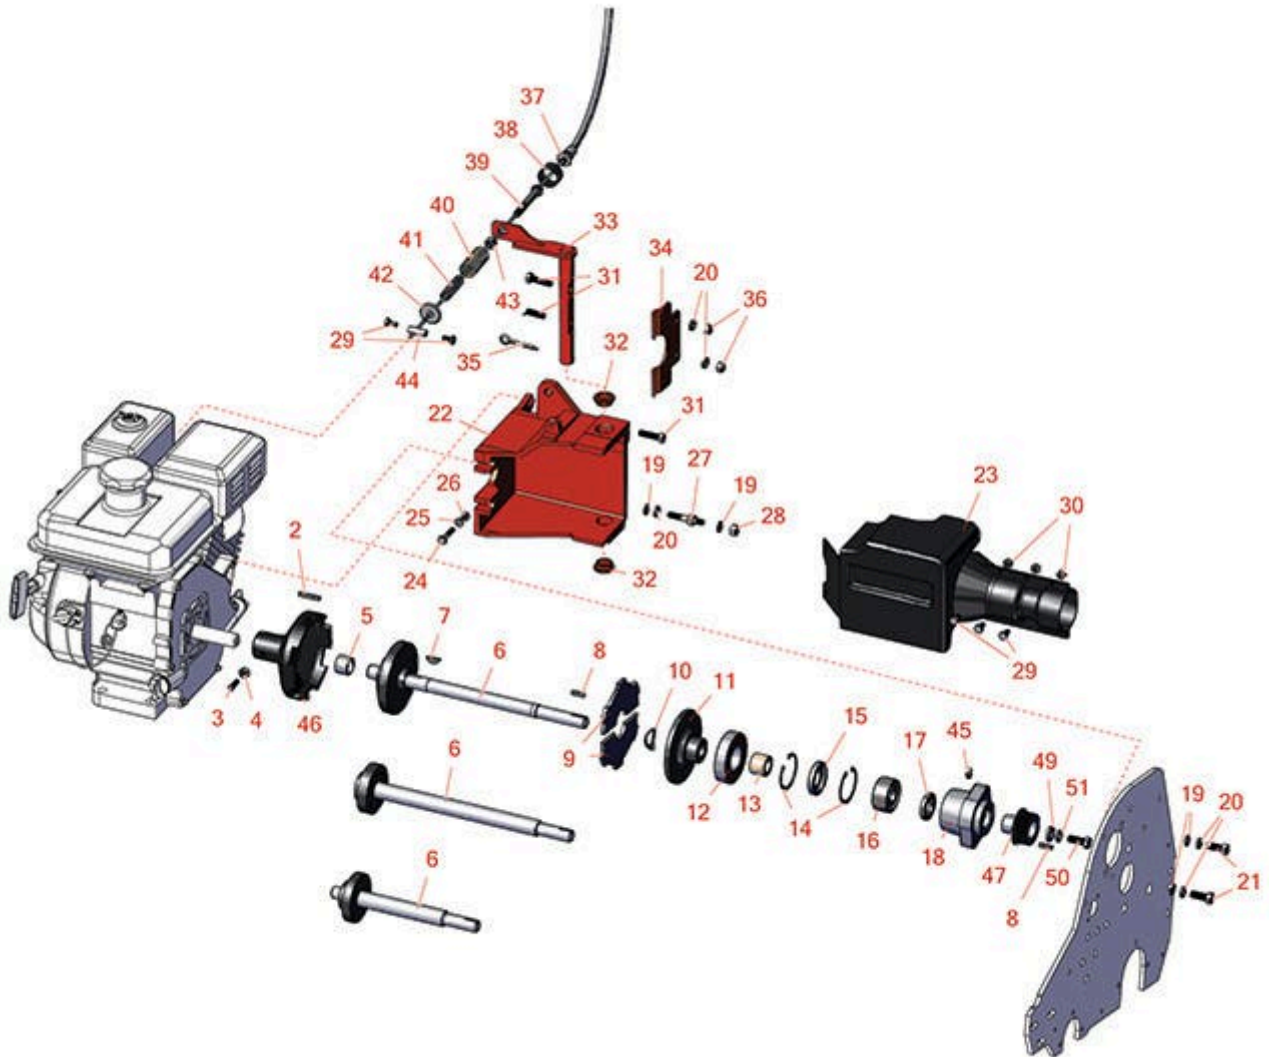

Replaces Jacobsen Greens King 422

Parts

Traction Unit
Clutch

All original equipment manufacturers names and part numbers are used for identification purposes only, and we are in no way implying that our products are original equipment parts. Prices subject to change without notice.

Replaces Jacobsen Greens King 422

Parts

Traction Unit
Clutch

Item No	R&R Part No.	OEM Part No.	Description	Qty Req	Order Quantity
Other Parts Available					
2	R320774	320774	Key - Sq 3/16 x 1-1/4	1	
3	R410503	410503	Screw - Sq HD Set 5/16-18 x 7/8	1	
4	R445502	445502	Nut - 5/16-18 Pal Type R	1	
5	R3008993	3008993	Bushing - Pilot	1	
6	R1000014	1000014	Shaft - Clutch Fits 18	1	
6	R1000842	1000842	Shaft - Clutch Fits 22	1	
6	R1000015	1000015	Shaft - Clutch Fits 26	1	
6	R4136652	4136652	Shaft Assy - Clutch Plate - Fits 22	1	
6	R4136651	4136651	Shaft - Clutch Centrifugal Fits 18	1	
7	R463113	463113	Key - Reel Hi Pro	1	
8	R367082	367082	Key - 3/16 Sq. x 3/4	1	
9	R2501151	2501151	Disc - Clutch (Set of 2)	1	
10	R366689	366689	Washer - Washer Spring Steel	1	
11	R2000004	2000004	Sliding Disc - Clutch	1	
12	R367365	367365	Bearing	1	
13	R366686	366686	Sleeve - Wear Clutch	1	
14	R458113	458113	Ring - Snap Fits Groomer	2	
15	R366685	366685	Seal	1	
16	R366684	366684	Bearing	1	
17	R364170	364170, 366648	Seal	1	