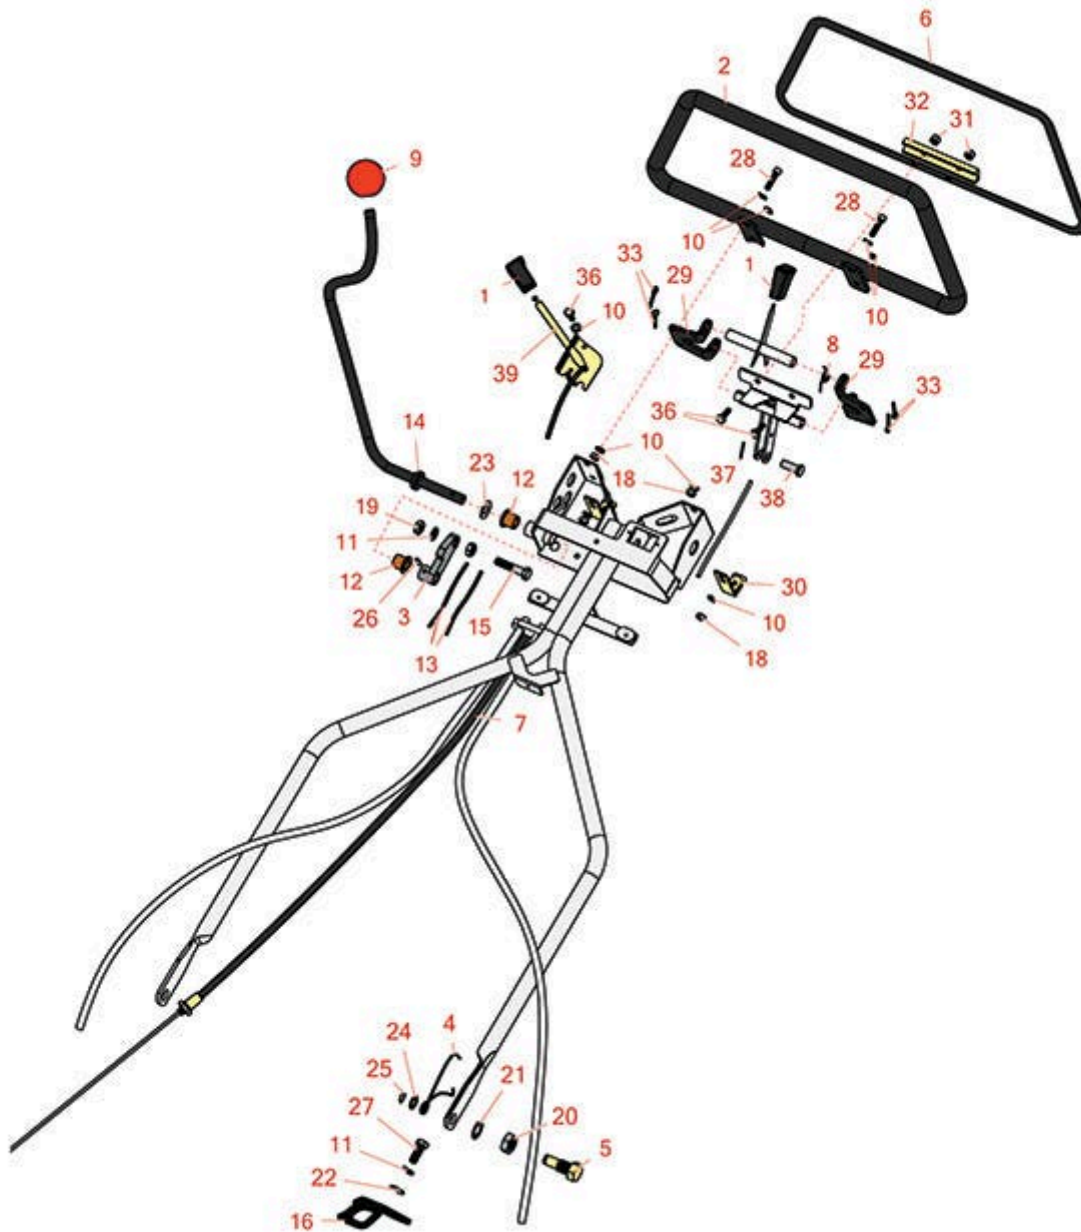

Replaces Jacobsen Greens King 422

Parts

Traction Unit
Handle

All original equipment manufacturers names and part numbers are used for identification purposes only, and we are in no way implying that our products are original equipment parts. Prices subject to change without notice.

Replaces Jacobsen Greens King 422

Parts

*Traction Unit
Handle*

Item No	R&R Part No.	OEM Part No.	Description	Qty Req	Order Quantity
1	R366768	366768	Knob - Black Rubber	2	
2	R1001250	1001250	Handle Loop	1	
3	R2000067	2000067	Lever - Brake Clutch	1	
4	R2809900	2809900	Spring - LH Torsion	1	
4	R2809901	2809901	Spring - RH Torsion	1	
5	R2811559	2811559	Bolt - Handle Mounting	2	
6	R3002179	3002179	Handle Loop	1	
7	R3002477	3002477	Cable - Clutch	1	
8	R3002480	3002480	Torsion Spring - Handle Latch	1	
9	R101551	3002001	Knob - Threaded Brake Handle	1	
10	R3253-3	3253-3, 446128, 446130	Washer - Lock 1/4	4	
11	R3254-6	3254-6, 446140, 446142	Washer - Lock 3/8	3	
12	R366708	366708	Bearing - Flanged	2	
13	R101563		Cable - Brake	2	
13	R366741	366741	Cable - Brake	2	
14	R101550	1000634	Handle - Brake - Threaded	1	
15	R400268	400268	Bolt - Hex HD 3/8-16 x 1-3/4	1	
16	R4115960	4115960	Stop - LH Handle	1	
16	R4115961	4115961	Stop - RH Handle	1	

All original equipment manufacturers names and part numbers are used for identification purposes only, and we are in no way implying that our products are original equipment parts. Prices subject to change without notice.