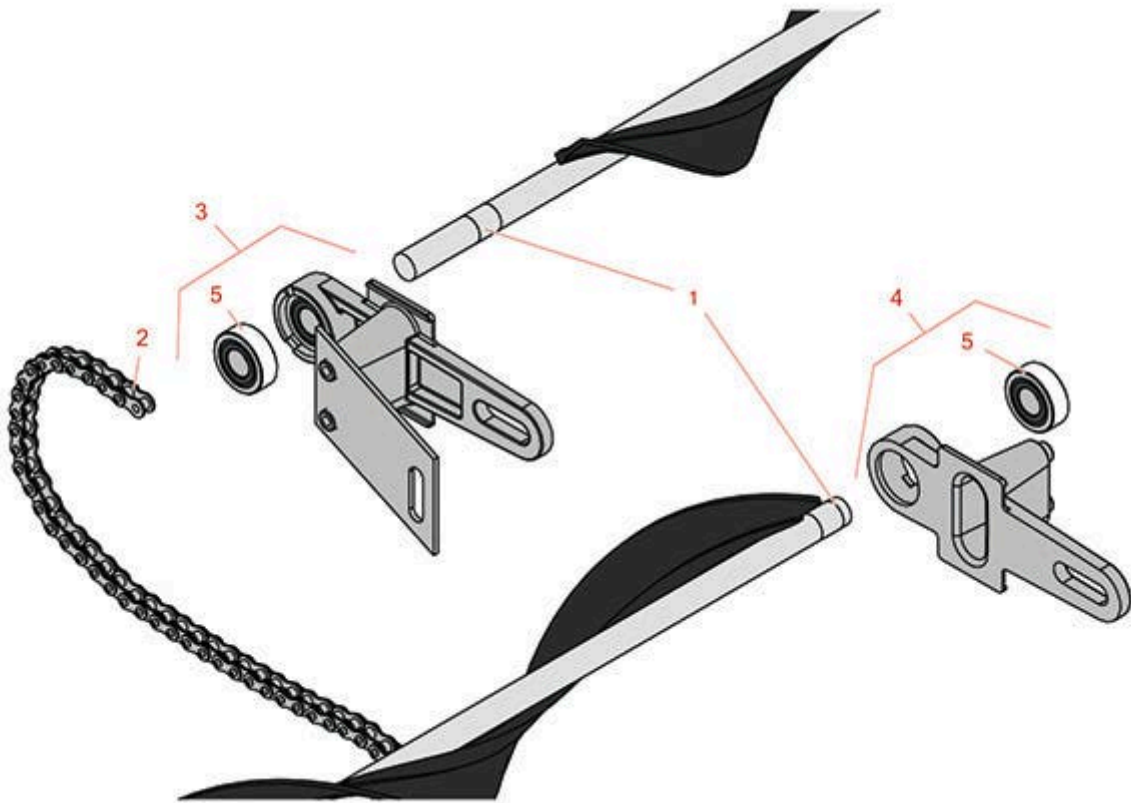

# Replaces Jacobsen Greens King IV Parts

Cutting Unit  
Rear Spiral Brush..

All original equipment manufacturers names and part numbers are used for identification purposes only, and we are in no way implying that our products are original equipment parts. Prices subject to change without notice.

# Replaces Jacobsen Greens King IV Parts

*Cutting Unit  
Rear Spiral Brush..*

Item No	R&R Part No.	OEM Part No.	Description	Qty Req	Order Quantity
1	<b>R500775</b>	500775	Brush - Spiral w/Shaft	1	
2	<b>R347180</b>	347180	Chain - Spiral Brush	1	
3	<b>R126889</b>	126889	Bracket - LH with Bearing	0	
3	<b>R126890</b>	126890	Bracket - RH with Bearing	0	
4	<b>R126886</b>	126886	Bracket - with Bearing	1	
5	<b>R344545</b>	344545	Bearing - Roller Brush Brkt	1	