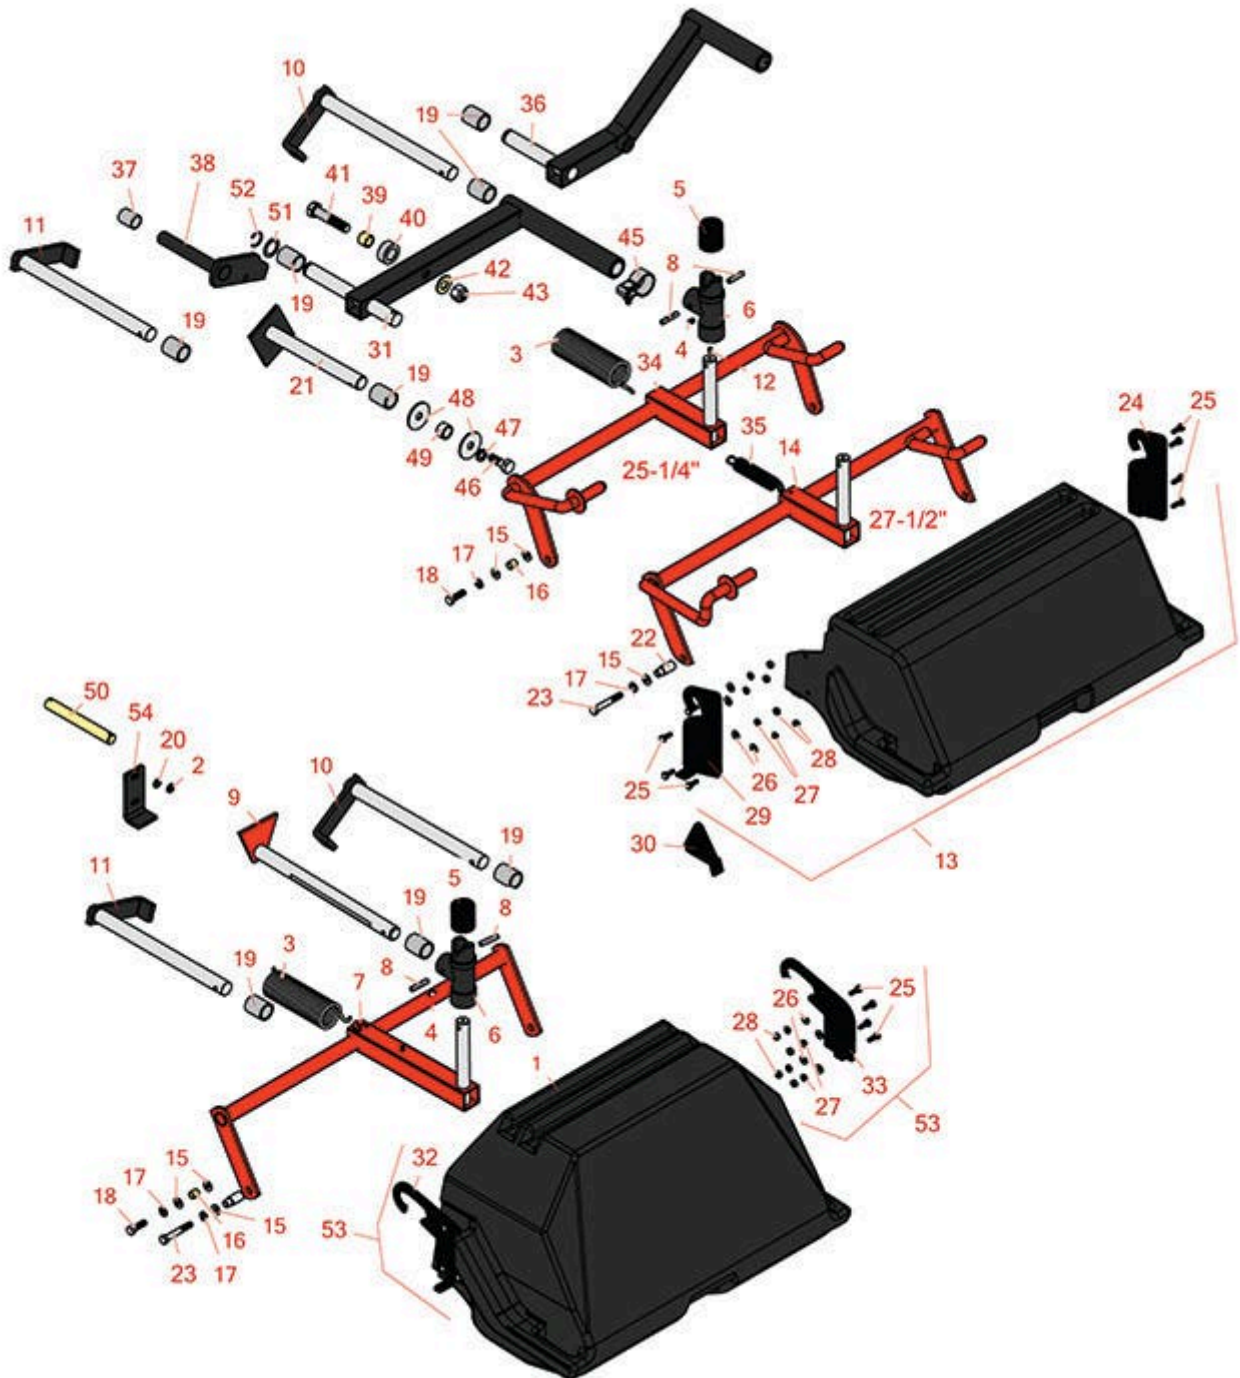

Replaces Jacobsen Greens King IV Parts

Traction Unit - Models 62302, 62303, 62305 & 62306

Grass Catcher & Lift Arm

All original equipment manufacturers names and part numbers are used for identification purposes only, and we are in no way implying that our products are original equipment parts. Prices subject to change without notice.

Replaces Jacobsen Greens King IV Parts

Traction Unit - Models 62302, 62303, 62305 & 62306

Grass Catcher & Lift Arm

| Item No | R&R Part No. | OEM Part No. | Description | Qty Req | Order Quantity |
|---------|----------------|--|------------------------------|---------|----------------|
| 1 | R101535 | 68115 | Grass Basket - Heavy Duty | 1 | |
| 2 | R446136 | 446134, 446136 | Washer - Lock 5/16 Zinc | 2 | |
| 3 | R353935 | 353935 | Spring - Torsion LH | 1 | |
| 3 | R353938 | 353938 | Spring - Torsion RH | 1 | |
| 3 | R365003 | 365003 | Spring - Torsion Center Unit | 1 | |
| 4 | R302-5 | 302-5, 471214, 471223, 471226 | Fitting - Grease | 1 | |
| 5 | R345331 | 345331 | Cap - Swivel Housing | 1 | |
| 6 | R239066 | 239066, 5002569 | Housing - Swivel | 1 | |
| 7 | R131128 | 126732, 131128 | Yoke - Assy Front | 2 | |
| 7 | R131129 | 126934, 131129 | Yoke - Assy Center | 1 | |
| 8 | R361163 | 361163 | Pin | 1 | |
| 8 | R366635 | 366635 | Pin - Hardened w/Milled Flat | 1 | |
| 8 | R461336 | 461336 | Pin - Grooved 5/16 x 1-1/2 E | 1 | |
| 9 | R130211 | 130211 | Shaft - Center | 1 | |
| 10 | R163431 | 159989, 163431, 163697 | Shaft - Front LH | 1 | |
| 11 | R163430 | 1000450, 159990, 163430, 163696 | Shaft - Front RH | 1 | |