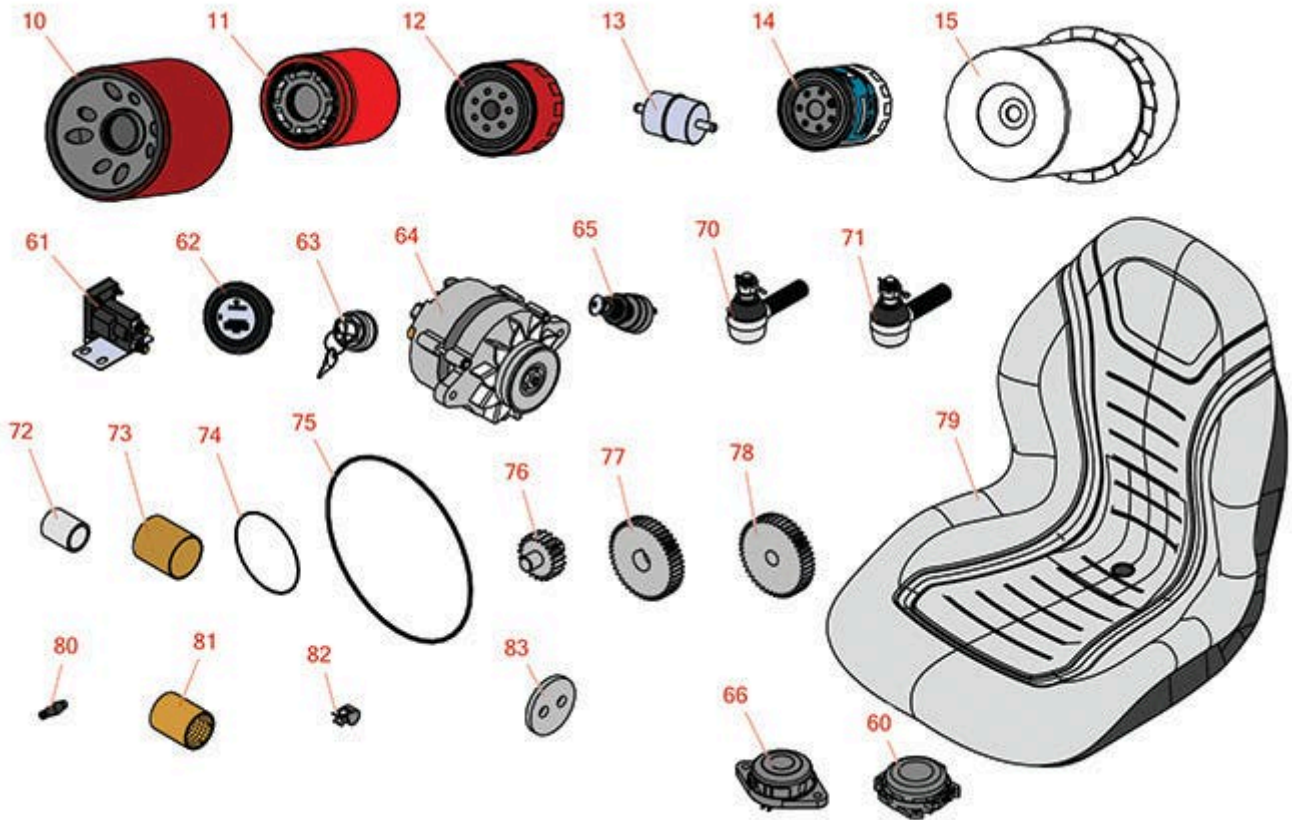

Replaces Jacobsen ST-5111 Parts

Traction Unit
Traction Unit

All original equipment manufacturers names and part numbers are used for identification purposes only, and we are in no way implying that our products are original equipment parts. Prices subject to change without notice.

Replaces Jacobsen ST-5111 Parts

Traction Unit

Traction Unit

Item R&R
No Part No.

OEM
Part No. Description

Qty
Req

Order
Quantity

Filters

Gauges and Controls

60	R151541		Delta Seat Switch - Twist Mount 1 Pole Normally Open	1
61	R131905	126070, 131905	Solenoid - Starter	1
62	R162723	162723, 358825	Meter - Hour	1
63	R27-2360	1000348, 131095	Switch - Key 6 Lead 9/16 Mount	1
64	RX1576364010	5000938	Kubota Alternator 35 Amp	1
65	R1004316	132857	Switch - Ignition	1
66	R92-6282	554390	Switch - Kill - Seat	1

Replaces Jacobsen ST-5111 Parts

Traction Unit

Traction Unit

Item R&R
No Part No.

OEM
Part No. Description

Qty
Req

Order
Quantity

Other Parts Available