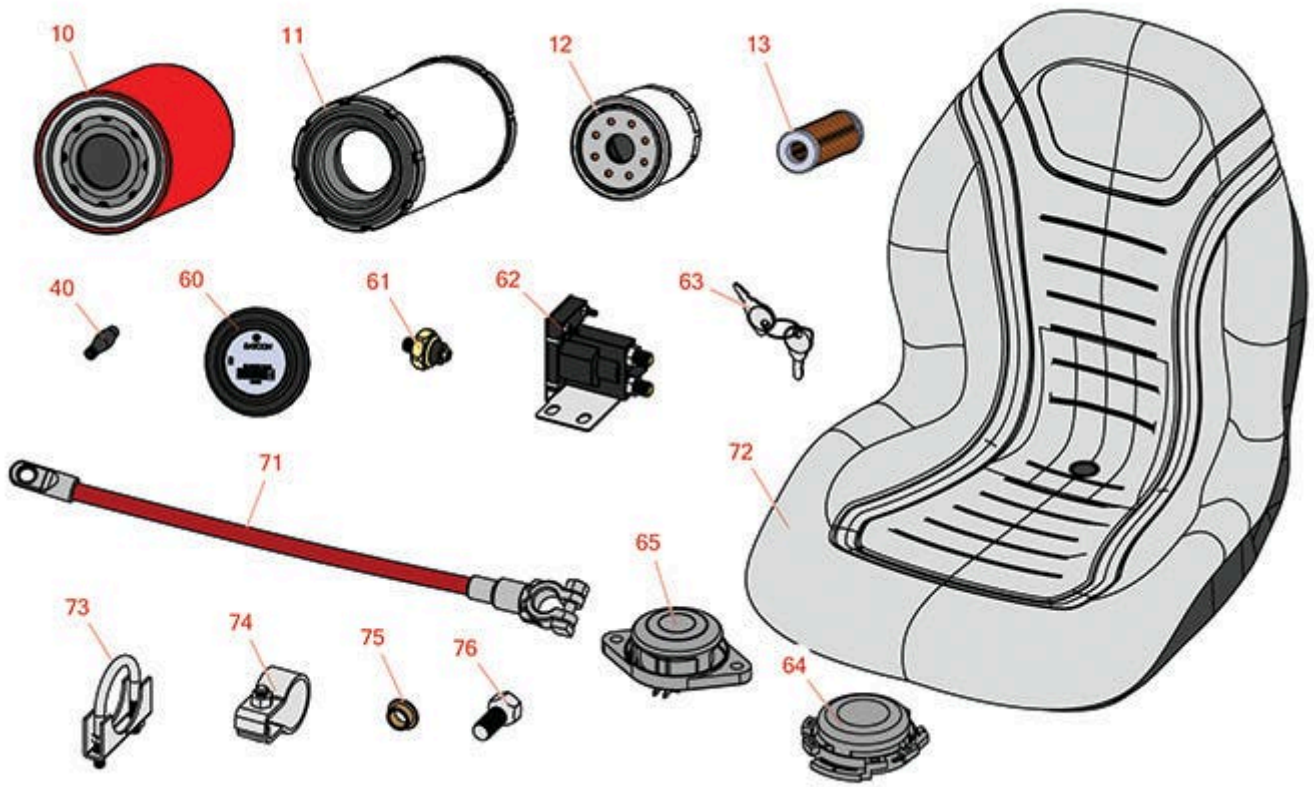

# Replaces Jacobsen Tri-King 1900D Parts

Traction Unit  
Traction Unit

All original equipment manufacturers names and part numbers are used for identification purposes only, and we are in no way implying that our products are original equipment parts. Prices subject to change without notice.

# Replaces Jacobsen Tri-King 1900D Parts

Traction Unit

Traction Unit

Item No	R&R Part No.	OEM Part No.	Description	Qty Req	Order Quantity
<b>Filters</b>					
10	<b>R86-3010</b>	108046, 281370, 522972, 549587, 549597, 925023	Baldwin Hydraulic Oil Filter	1	
11	<b>R93-2195</b>	0840352, 5000913	Baldwin Air Filter	1	
11	<b>RRF10125</b>		SilverGuard Air Filter	1	
12	<b>RRF10635</b>	5002644	SilverGuard Filter - Oil	1	
12	<b>RX1585332430</b>	5002644	Kubota Filter - Oil	1	
13	<b>R550489</b>	1523143560, 1523143563, 5001190, 550489	Baldwin Fuel Filter	1	
13	<b>RRF10517</b>	550489	SilverGuard Fuel Filter	1	
<b>Tires</b>					
40	<b>R232-27</b>	232-27, 360111	Stem - Valve w/ Cap	3	
<b>Gauges and Controls</b>					
60	<b>R162723</b>	162723, 358825	Meter - Hour	1	
61	<b>RX1584139010</b>	554018	Kubota Switch - Oil	1	
62	<b>R131905</b>	126070, 131905	Solenoid - Starter	1	
63	<b>R343060</b>	343060, 5000039	Ignition - Key Set/2	1	

# Replaces Jacobsen Tri-King 1900D Parts

Traction Unit

Traction Unit

Item No	R&R Part No.	OEM Part No.	Description	Qty Req	Order Quantity
64	<b>R151541</b>		Delta Seat Switch - Twist Mount 1 Pole Normally Open	1	
65	<b>R92-6282</b>	554390	Switch - Kill - Seat	1	
<b>Other Parts Available</b>					
71	<b>R340712</b>	340712	Cable - Battery Positive	1	
72	<b>RMXB200GY</b>	1001774, 66172	Milsco Seat XB200 - Grey	1	
<i>Tech Note: This seat will not accept seat belts:</i>					
73	<b>R348856</b>	348856	Clamp - Muffler - 1-1/2	1	
74	<b>R364902</b>	364902	Clamp - Torsion Spring 1-3/8	1	
75	<b>R352936</b>	352936	Bushing - Bronze	1	
76	<b>R353914</b>	353914	Bolt - Wheel	8	