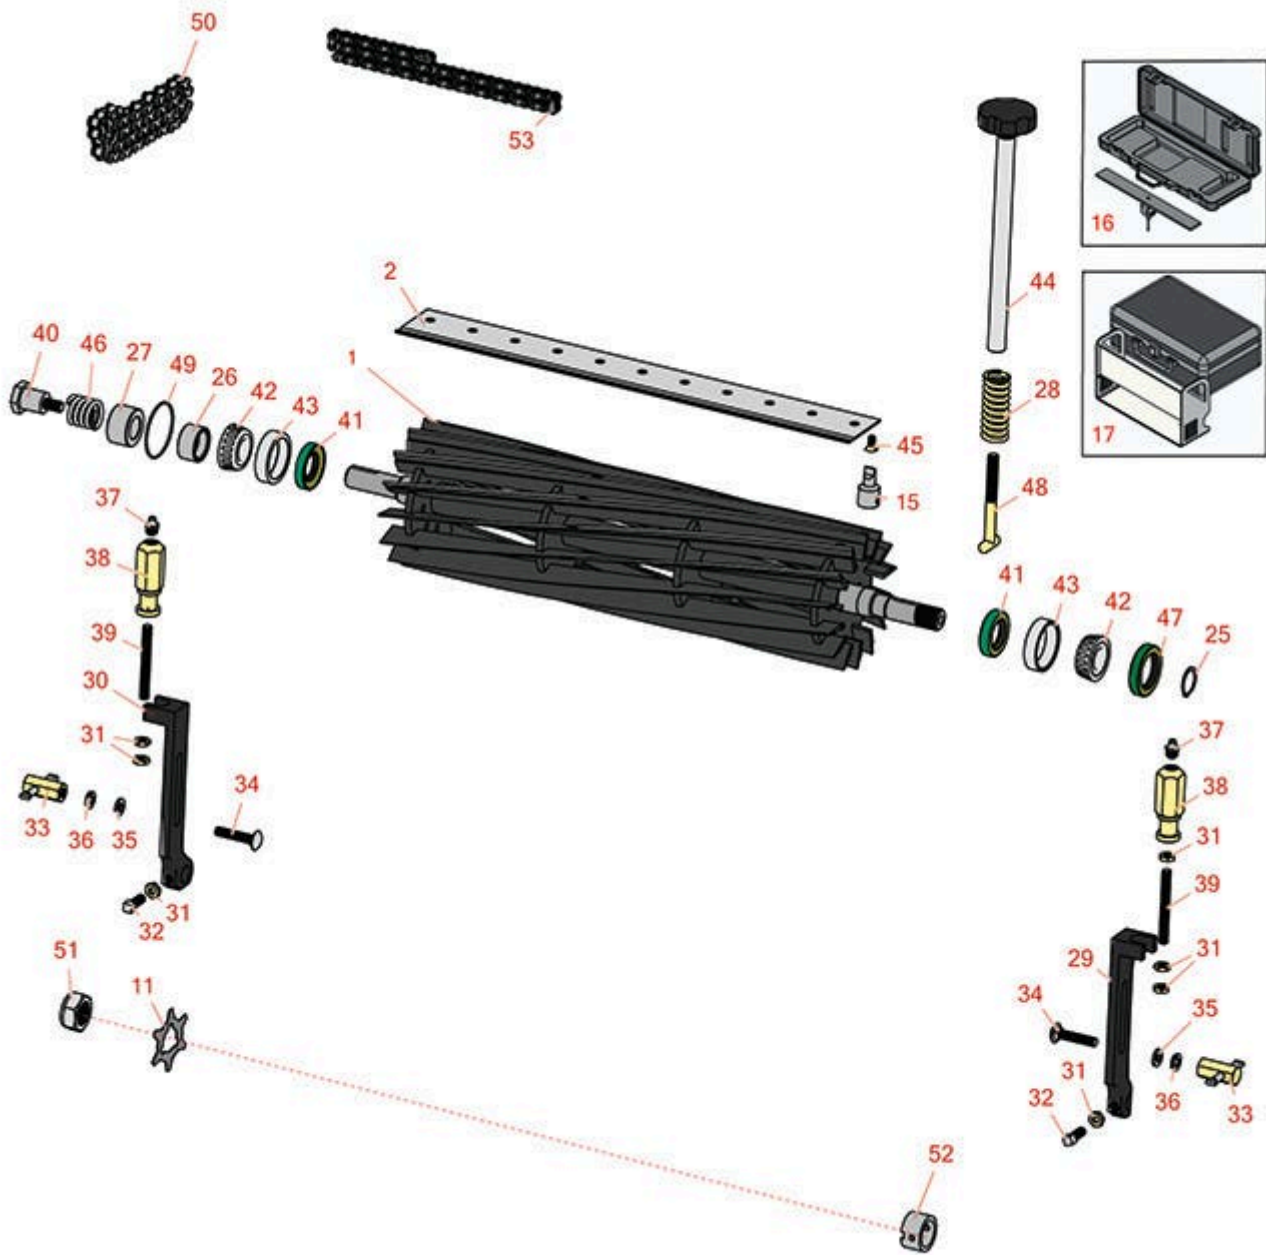

Replaces John Deere 180B Walk-Behind Greens Mower Parts

Cutting Unit
Reel & Bedknife

All original equipment manufacturers names and part numbers are used for identification purposes only, and we are in no way implying that our products are original equipment parts. Prices subject to change without notice.

Replaces John Deere 180B Walk-Behind Greens Mower Parts

Cutting Unit
Reel & Bedknife

Item No	R&R Part No.	OEM Part No.	Description	Qty Req	Order Quantity
---------	--------------	--------------	-------------	---------	----------------

Tech Note: Easily install and remove bed knife screws with the help of a ratchet. Tool manufactured with hardened alloy steel.:

16	R184		Masters Gauge - Digital - Inches/Metric	1	
16	R175		Masters Gauge - Inches	1	
17	RP508		Height of Cut Prism Gauge	1	

Replaces John Deere 180B Walk-Behind Greens Mower Parts

*Cutting Unit
Reel & Bedknife*

Item No	R&R Part No.	OEM Part No.	Description	Qty Req	Order Quantity
26	RET11368	ET11368	Spacer	1	
27	RET11464	ET11464	Spacer	1	
28	RET11070	ET11070	Spring - Bed Bar	2	
29	RMT5244	MT5244	Bracket - Roller LH	1	
30	RMT5245	MT5245	Bracket - Roller RH	1	
31	R14M7151	14M7151	Nut - Jam Roller Adj	2	
32	RA50744	A50744	Screw - 8mm-1.25 x 25 Sq HD	2	
32	R19M7881	19M7881	Bolt - Hex HD M8-1.25 x 20	6	
33	RET11356	ET11356	Nut - Adjusting	2	
34	R03M7186	03M7186	Bolt - Carriage 8-1.25 x 30mm	2	
35	R24M7036	24M7036	Washer - Flat 8mm Zinc	2	
37	R471219	471219, JD7759, JD7798	Zerk - Grease	2	
38	RMT1087	MT1087	Knob - Adjusting Roller	2	
39	RMT1088	MT1088	Stud - Roller Adj.	2	
40	RET11367	ET11367	Cap Screw - Special	1	
41	RMT1160	MT1160	Seal - Reel	2	
42	RAMT1108	AMT1108	Tapered Bearing Cone	2	
43	RMT2108	MT2108	Tapered Bearing Cup	2	
44	RAMT2798	AMT2798	Handle - Adjuster	2	
45	R101278	21M7194	Screw - Bedknife	11	
46	RET11053	ET11053	Spring - Reel	2	