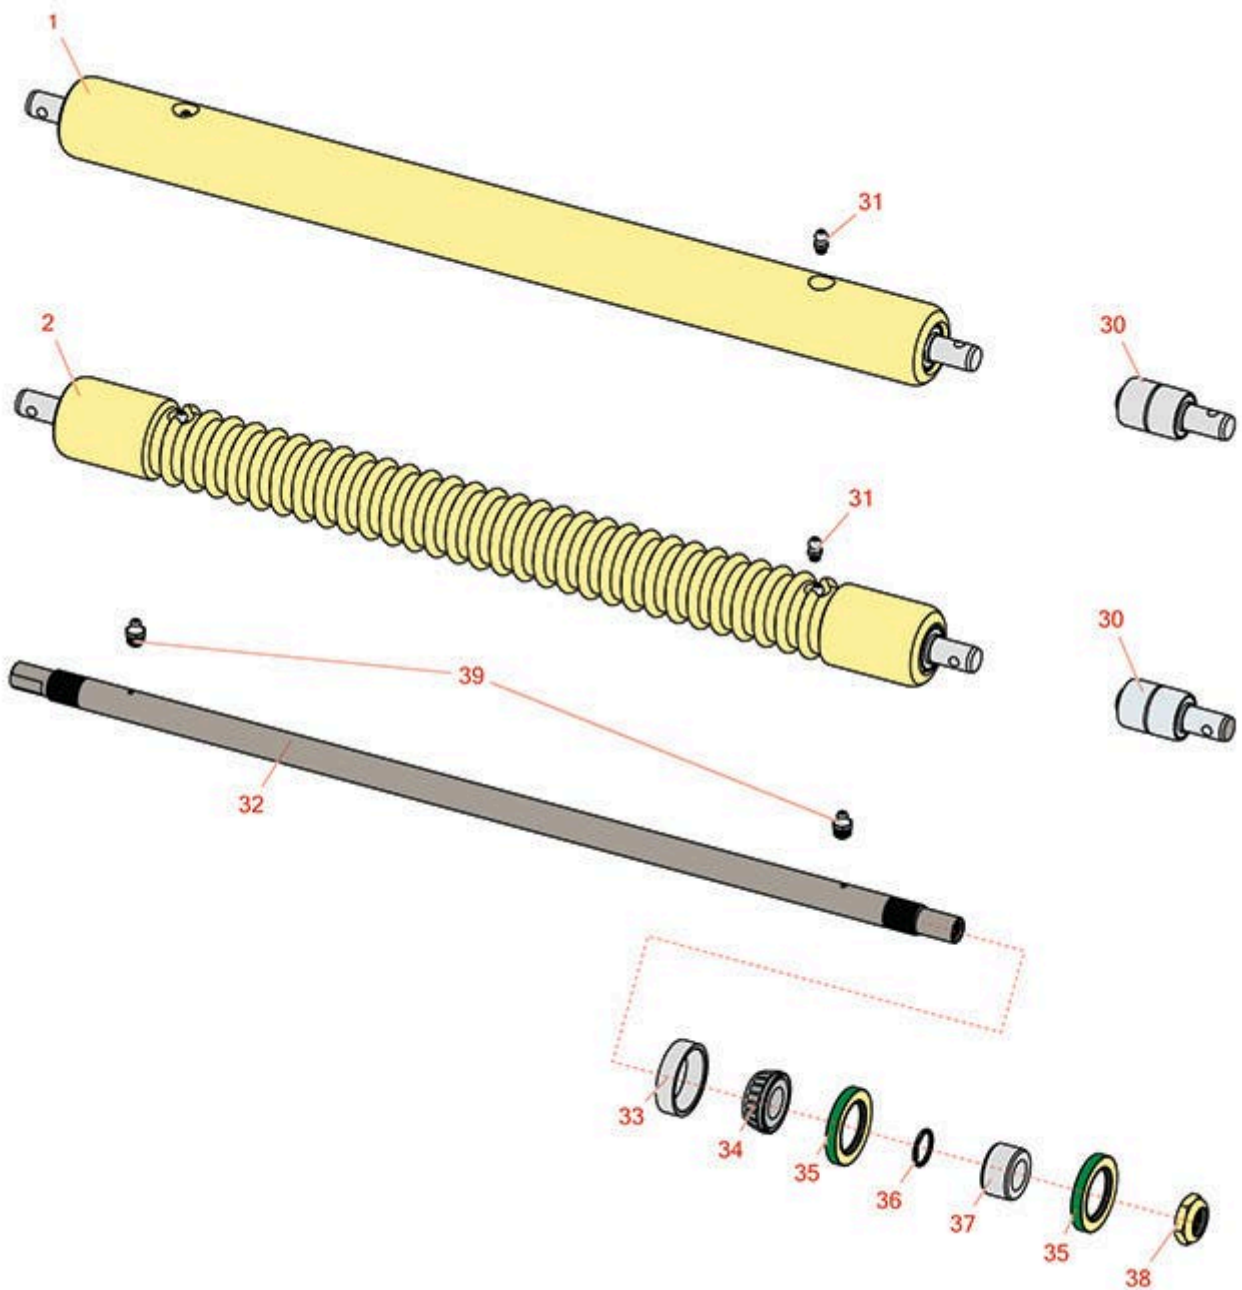

Replaces John Deere 220B Greens Mower Parts

Cutting Unit
Rollers

All original equipment manufacturers names and part numbers are used for identification purposes only, and we are in no way implying that our products are original equipment parts. Prices subject to change without notice.

R&R Rollers to Fit 220B

1	RAMT1442	AMT1442, AMT2878	Roller - Smooth Solid Steel	1	
---	-----------------	---------------------	-----------------------------	---	--

Tech Note: Machined from solid steel, this heavy weight roller uses greasable "water-pump" style bearings.:

Other Parts Available

30	RAA35741	AA35741, AET10129, TCA22836	Bearing	2	
----	-----------------	-----------------------------------	---------	---	--

Tech Note: 1/4" Side Hole:

31	R302-5	JD7797, JD7842, JD7844	Fitting - Grease	2	
----	---------------	------------------------------	------------------	---	--

32	RET17515	ET17515	Shaft - Roller	1	
----	-----------------	---------	----------------	---	--

33	R254-79	JD8226	Cup - Bearing	2	
----	----------------	--------	---------------	---	--

Tech Note: Use R254-79M installation mandrel to properly install race.: