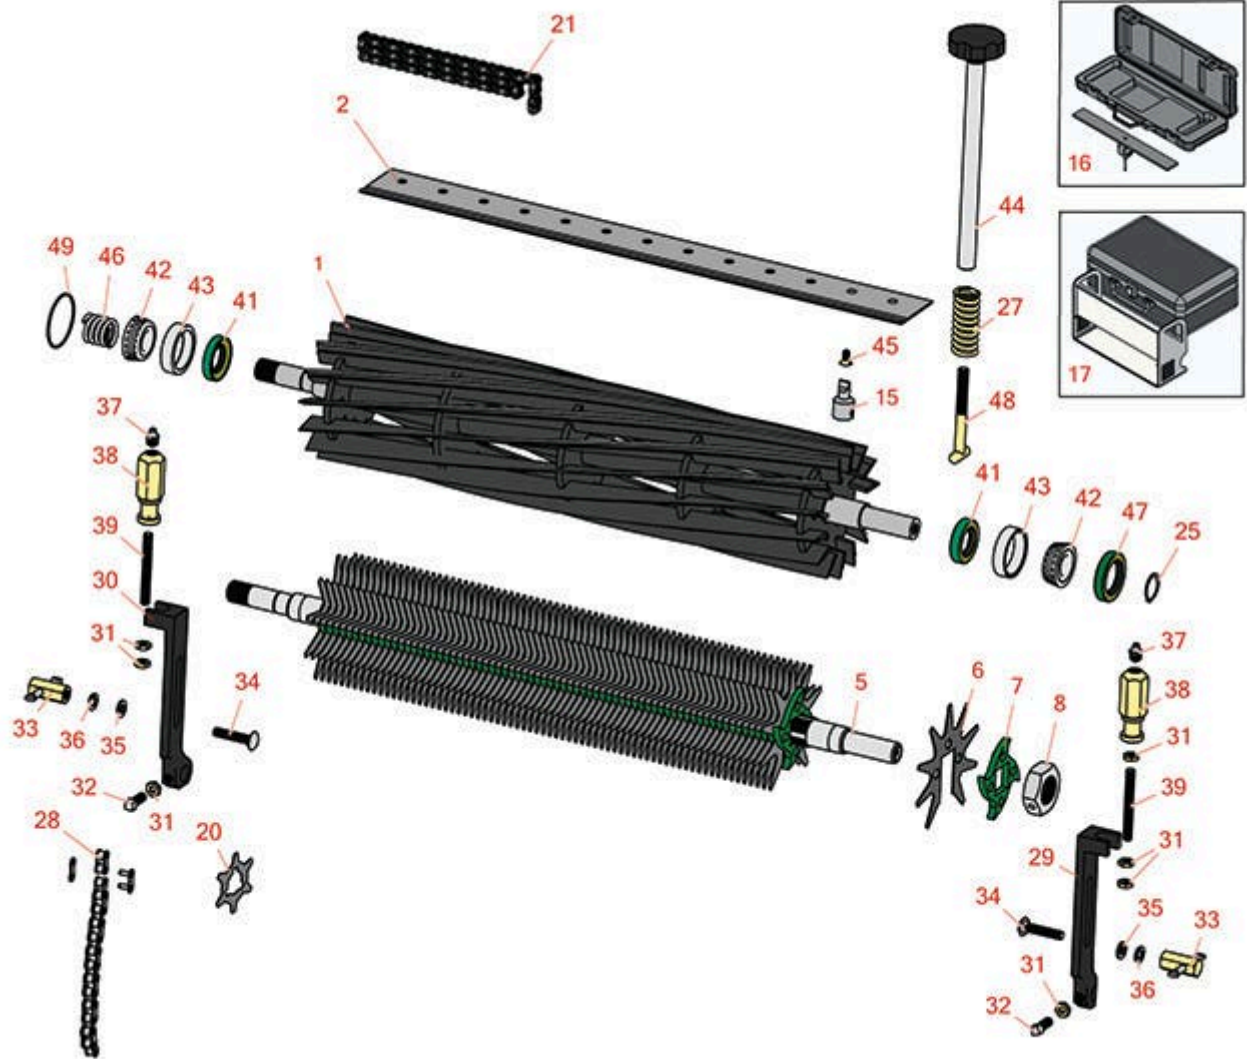

Replaces John Deere 220B Greens Mower Parts

Cutting Unit
Reel & Bedknife

All original equipment manufacturers names and part numbers are used for identification purposes only, and we are in no way implying that our products are original equipment parts. Prices subject to change without notice.

Replaces John Deere 220B Greens

Mower Parts

Cutting Unit

Reel & Bedknife

Item No	R&R Part No.	OEM Part No.	Description	Qty Req	Order Quantity
---------	--------------	--------------	-------------	---------	----------------

Replaces John Deere 220B Greens Mower Parts

Cutting Unit
Reel & Bedknife

Item No	R&R Part No.	OEM Part No.	Description	Qty Req	Order Quantity
7	R352221		Spacer - Nylon V-Cut Shaft	74	
8	R352437		Nut - V-Cut Shaft	1	

Replaces John Deere 220B Greens Mower Parts

*Cutting Unit
Reel & Bedknife*

Item No	R&R Part No.	OEM Part No.	Description	Qty Req	Order Quantity
30	RMT5245	MT5245	Bracket - Roller RH	1	
31	R14M7151	14M7151	Nut - Jam Roller Adj	2	
32	RA50744	A50744	Screw - 8mm-1.25 x 25 Sq HD	2	
32	R19M7881	19M7881	Bolt - Hex HD M8-1.25 x 20	2	
33	RET11356	ET11356	Nut - Adjusting	2	
34	R03M7186	03M7186	Bolt - Carriage 8-1.25 x 30mm	2	
35	R24M7036	24M7036	Washer - Flat 8mm Zinc	2	
37	R471219	471219, JD7759, JD7798	Zerk - Grease	2	
38	RMT1087	MT1087	Knob - Adjusting Roller	2	
39	RMT1088	MT1088	Stud - Roller Adj.	2	
40	RET11367	ET11367	Cap Screw - Special	1	
41	RMT1160	MT1160	Seal - Reel	2	
42	RAMT1108	AMT1108	Tapered Bearing Cone	2	
43	RMT2108	MT2108	Tapered Bearing Cup	2	
44	RAMT2798	AMT2798	Handle - Adjuster	2	
45	R101278	21M7194	Screw - Bedknife	0	
46	RET11053	ET11053	Spring - Reel	2	
47	RET11073	ET11073	Seal - Reel Outer	1	
48	RET11372	ET11372	Bolt - Adjusting Bed Bar	2	
49	RM44162	M44162	O-Ring - Reel	1	
51	RN198341	N198341	Nut - Nyloc 7/8-14	1	