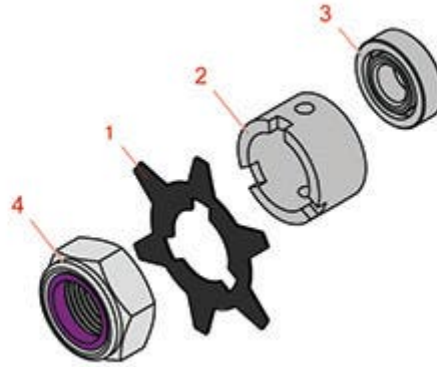

Replaces John Deere 2500A Riding Greens Mower Parts

*Cutting Unit - Serial up to 030000
Greens Tender*

All original equipment manufacturers names and part numbers are used for identification purposes only, and we are in no way implying that our products are original equipment parts. Prices subject to change without notice.

Replaces John Deere 2500A Riding Greens Mower Parts

*Cutting Unit - Serial up to 030000
Greens Tender*

Item No	R&R Part No.	OEM Part No.	Description	Qty Req	Order Quantity
1	RET14707	ET14707	Verti-Cut Blade - .025 x 2.375	72	
2	RET14917	ET14917	Spacer	1	
3	RET16026	ET16026	Bearing	4	
4	RN198341	N198341	Nut - Nyloc 7/8-14	1	