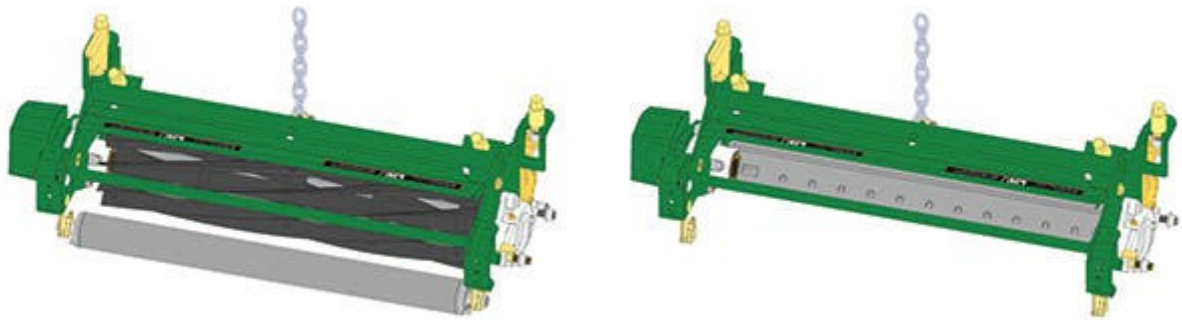

# Replaces John Deere 2500A Riding Greens Mower Parts

*Cutting Unit - Serial up to 030000*  
*Complete Cutting Unit*

All original equipment manufacturers names and part numbers are used for identification purposes only, and we are in no way implying that our products are original equipment parts. Prices subject to change without notice.

# Replaces John Deere 2500A Riding Greens Mower Parts

Cutting Unit - Serial up to 030000  
Complete Cutting Unit

Item No	R&R Part No.	OEM Part No.	Description	Qty Req	Order Quantity
---------	--------------	--------------	-------------	---------	----------------

## Standard Cutting Unit

1	<b>R130120</b>	BM18973	Complete Standard Cutting Unit	0	
---	----------------	---------	--------------------------------	---	--

*Tech Note: R&R Cutting Units Complete with RAET10826 9 Blade Reel, RET14402 Thin Bedknife, RAMT1061 Grooved Front Roller & RAMT1060 Solid Rear Roller:*