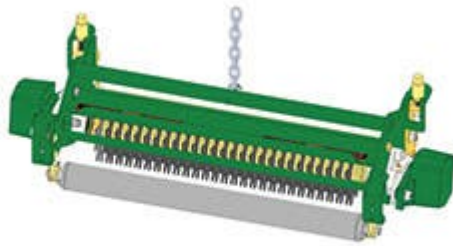

Replaces John Deere 2500A Riding Greens Mower Parts

Verti-Cut Unit - Serial up to 030000
Complete Verti-Cut Unit

All original equipment manufacturers names and part numbers are used for identification purposes only, and we are in no way implying that our products are original equipment parts. Prices subject to change without notice.

Replaces John Deere 2500A Riding Greens Mower Parts

Verti-Cut Unit - Serial up to 030000
Complete Verti-Cut Unit

Item No	R&R Part No.	OEM Part No.	Description	Qty Req	Order Quantity
---------	--------------	--------------	-------------	---------	----------------

Standard Verti-Cut Unit

1	R130125	BM19916	Complete Standard Verti-Cut Unit	0	
---	----------------	---------	----------------------------------	---	--

Tech Note: R&R Verti-Cut Units Complete with RAMT2703 Verti-Cut Blades, RAET10111 Solid Front Roller & RAMT1060 Solid Rear Roller:

Custom Cutting Unit

2	R130125-SPL		Custom Verti-Cut Unit	0	
---	--------------------	--	-----------------------	---	--

Tech Note: R&R Custom Cutting Unit price does not include Verti-Cut Reel, Front Roller and Rear Roller. Select these options from the parts list to complete custom unit.: