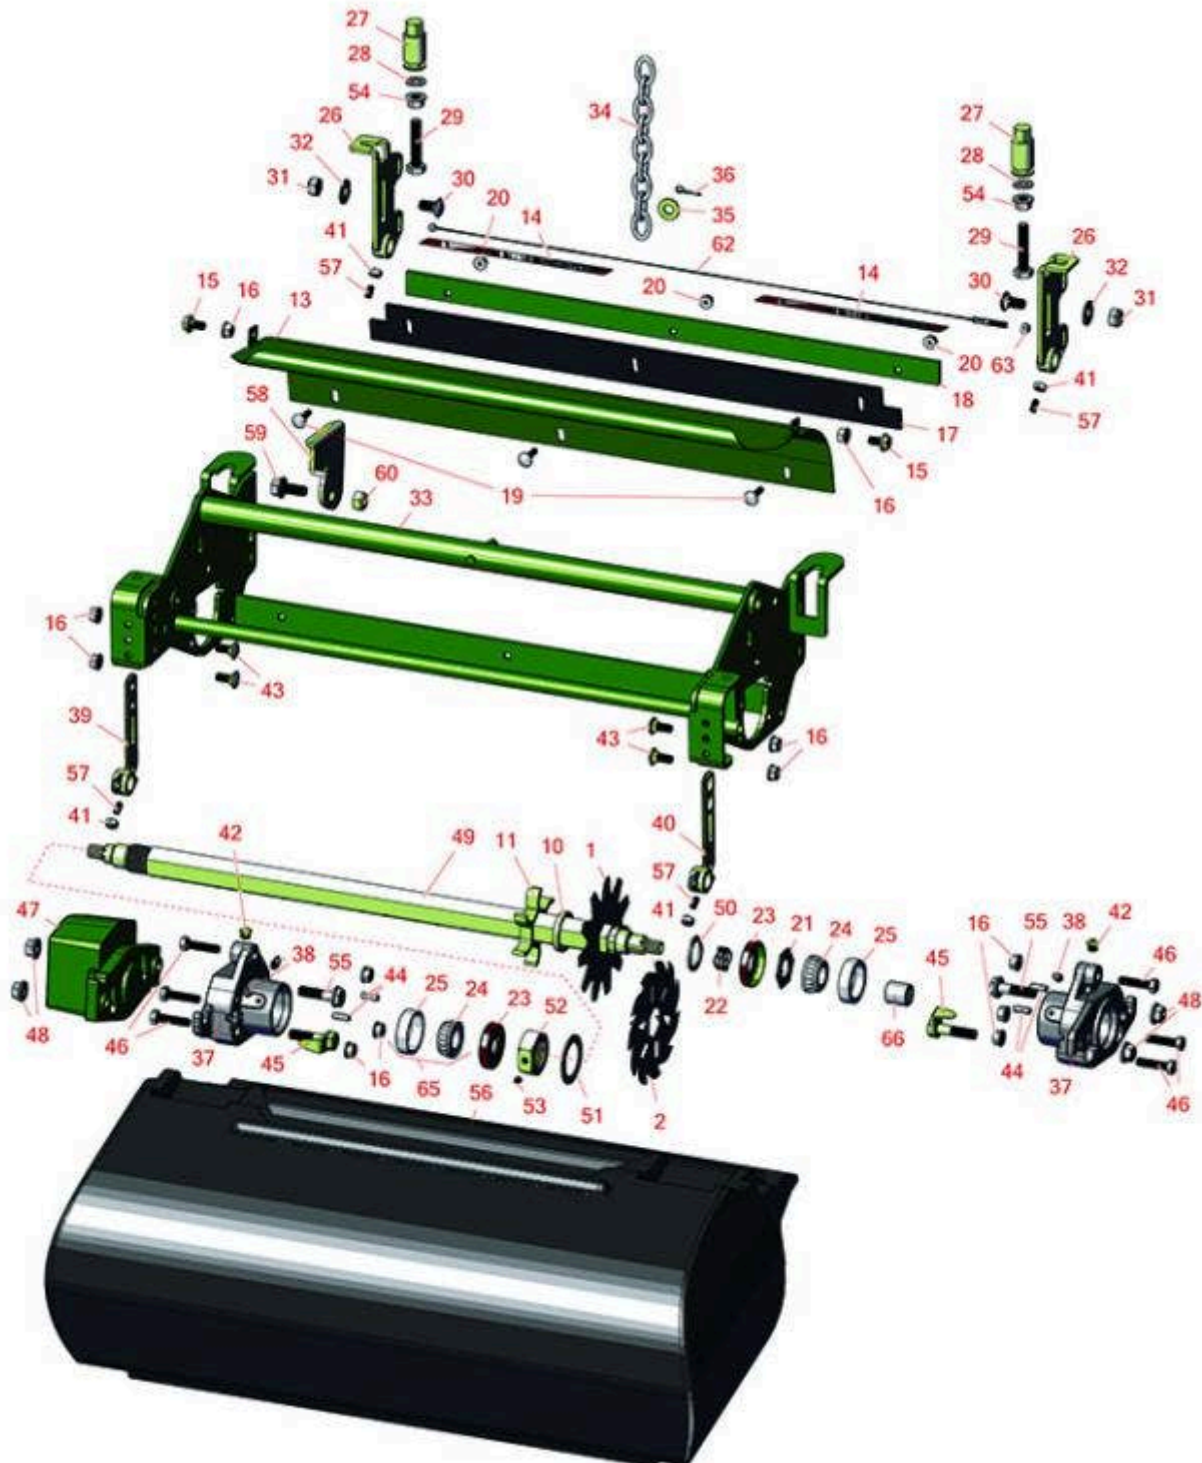

Replaces John Deere 2500A Riding Greens Mower Parts

Verti-Cut Unit - Serial up to 030000
Verti-Cut Reel & Frame

All original equipment manufacturers names and part numbers are used for identification purposes only, and we are in no way implying that our products are original equipment parts. Prices subject to change without notice.

Replaces John Deere 2500A Riding Greens Mower Parts

Verti-Cut Unit - Serial up to 030000
Verti-Cut Reel & Frame

Item No	R&R Part No.	OEM Part No.	Description	Qty Req	Order Quantity
---------	--------------	--------------	-------------	---------	----------------

Verti-Cut Blades

1	RAMT2703	AMT2703, ET17719	Blade - Vertical Mower	27	
2	R150209C	TCU26776	Verti-Cut Blade - Carbide Tipped 2mm	27	
2	R150109C		Verti-Cut Blade - Carbide Tipped 1.2mm	27	

Other Parts Available

Replaces John Deere 2500A Riding Greens Mower Parts

Verti-Cut Unit - Serial up to 030000
Verti-Cut Reel & Frame

Item No	R&R Part No.	OEM Part No.	Description	Qty Req	Order Quantity
<i>Tech Note: Use R254-79M installation mandrel to properly install race.:</i>					
26	RAMT5112	AMT5112	Bracket - Roller RH Rear	1	
26	RAMT5113	AMT5113	Bracket - Roller LH Rear	1	
27	RMT6483	MT6483	Nut - Adjusting Rear Roller	2	
28	R453011	24M7096	Washer - Flat 3/8 SAE Y/Zinc	2	
29	R19M7383	19M7383	Bolt - Rear Roller Adj 55 mm Long	2	
30	R03M7307	03M7307	Bolt - Carriage M10	2	
31	R14M7517	14M7517	Locknut - 10mm x 1.5 ESNA	2	
32	R24H1307	24H1307	Washer - Flat 13/32 x 1 x 1/16	4	
33	RAMT2574	AMT2574	Frame - Verticut	1	
34	RAMT1479	AMT1479	Chain - Link	1	
35	R24H1682	24H1682	Washer - 13/32 x 7/8 x 1/8	1	
36	R11M7012	11M7012	Pin - Cotter 1/8 x 5/8	2	
37	RMT7294	MT2647, MT7294	Housing - Reel	2	
38	R302-5	JD7797, JD7842, JD7844	Fitting - Grease	2	
39	RMT3015	MT3015	Bracket - RH - Extended	2	
40	RMT3072	MT3072	Bracket - LH - Extended	2	
41	R3219-1	14H860	Nut - 1/4-28	2	
42	R170714	E14814	Fitting - Pressure Relief	2	
43	R03M7184	03M7184	Bolt - Carriage M8	4	