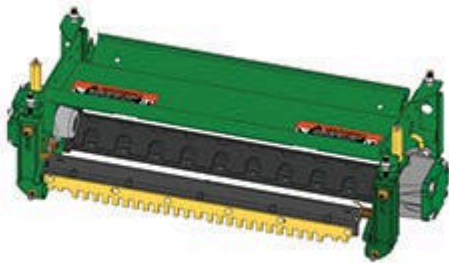

Replaces John Deere 2653 Reel Mower Parts

*Cutting Unit - Serial up to 030000
Complete Cutting Unit*

All original equipment manufacturers names and part numbers are used for identification purposes only, and we are in no way implying that our products are original equipment parts. Prices subject to change without notice.

Replaces John Deere 2653 Reel Mower Parts

Cutting Unit - Serial up to 030000
Complete Cutting Unit

Item No	R&R Part No.	OEM Part No.	Description	Qty Req	Order Quantity
---------	--------------	--------------	-------------	---------	----------------

Standard 26" Cutting Unit

1	RBM18570	BM18570	Cutting Unit - Fits 2653B - 26 in	0	
---	-----------------	---------	-----------------------------------	---	--

Tech Note: R&R Cutting Units Complete with: RAET11158 8 Blade Reel; RET17752 Bedknife; R500509 Front Grooved Roller and RAET11265 Rear Solid Roller:

Standard 30" Cutting Unit

2	RBM18437	BM18437	Cutting Unit - Fits 2653B - 30 in	0	
---	-----------------	---------	-----------------------------------	---	--

Tech Note: R&R Cutting Units Complete with: RAMT1053 8 Blade Reel; RMT1973 Bedknife; R500514 Front Grooved Roller and RAMT1056 Rear Solid Roller: