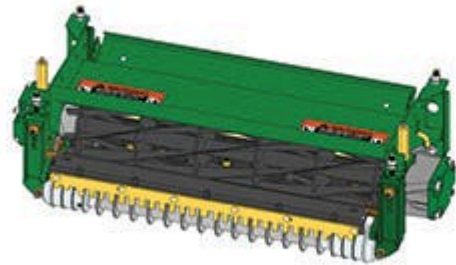

Replaces John Deere 2653 Reel Mower Parts

*Cutting Unit - Serial up to 030000
Complete Cutting Unit*

All original equipment manufacturers names and part numbers are used for identification purposes only, and we are in no way implying that our products are original equipment parts. Prices subject to change without notice.

Replaces John Deere 2653 Reel Mower Parts

Cutting Unit - Serial up to 030000
Complete Cutting Unit

Item No	R&R Part No.	OEM Part No.	Description	Qty Req	Order Quantity
---------	--------------	--------------	-------------	---------	----------------

Standard 26" Cutting Unit

1	RBM18570	BM18570	Cutting Unit - Fits 2653B - 26 in	0	
---	-----------------	---------	-----------------------------------	---	--

Tech Note: R&R Cutting Units Complete with: RAET11158 8 Blade Reel; RET17752 Bedknife; R500509 Front Grooved Roller and RAET11265 Rear Solid Roller:

Standard 30" Cutting Unit

2	RBM18437	BM18437	Cutting Unit - Fits 2653B - 30 in	0	
---	-----------------	---------	-----------------------------------	---	--

Tech Note: R&R Cutting Units Complete with: RAMT1053 8 Blade Reel; RMT1973 Bedknife; R500514 Front Grooved Roller and RAMT1056 Rear Solid Roller: