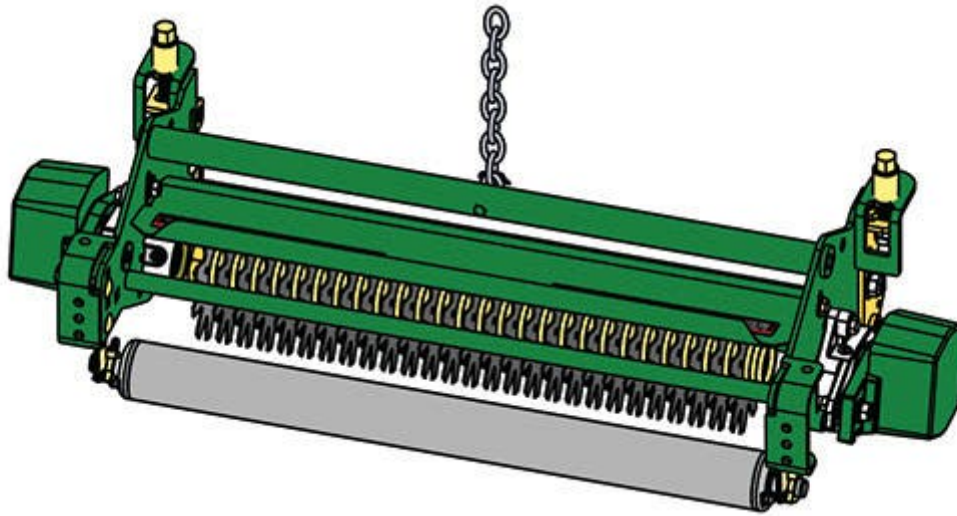

Replaces John Deere 3225B Reel Mower Parts

Medium Verti-Cut Unit
Complete Verti-Cut Unit

All original equipment manufacturers names and part numbers are used for identification purposes only, and we are in no way implying that our products are original equipment parts. Prices subject to change without notice.

Replaces John Deere 3225B Reel Mower Parts

*Medium Verti-Cut Unit
Complete Verti-Cut Unit*

Item No	R&R Part No.	OEM Part No.	Description	Qty Req	Order Quantity
---------	--------------	--------------	-------------	---------	----------------

Complete Verti-Cut Unit

1	R130125	BM19916	Complete Standard Verti-Cut Unit	3	
---	----------------	---------	----------------------------------	---	--

Detail Description: R&R Verti-Cut Units Complete with RAMT2703 Verti-Cut Blades, RAET10111 Solid Front Roller & RAMT1060 Solid Rear Roller: