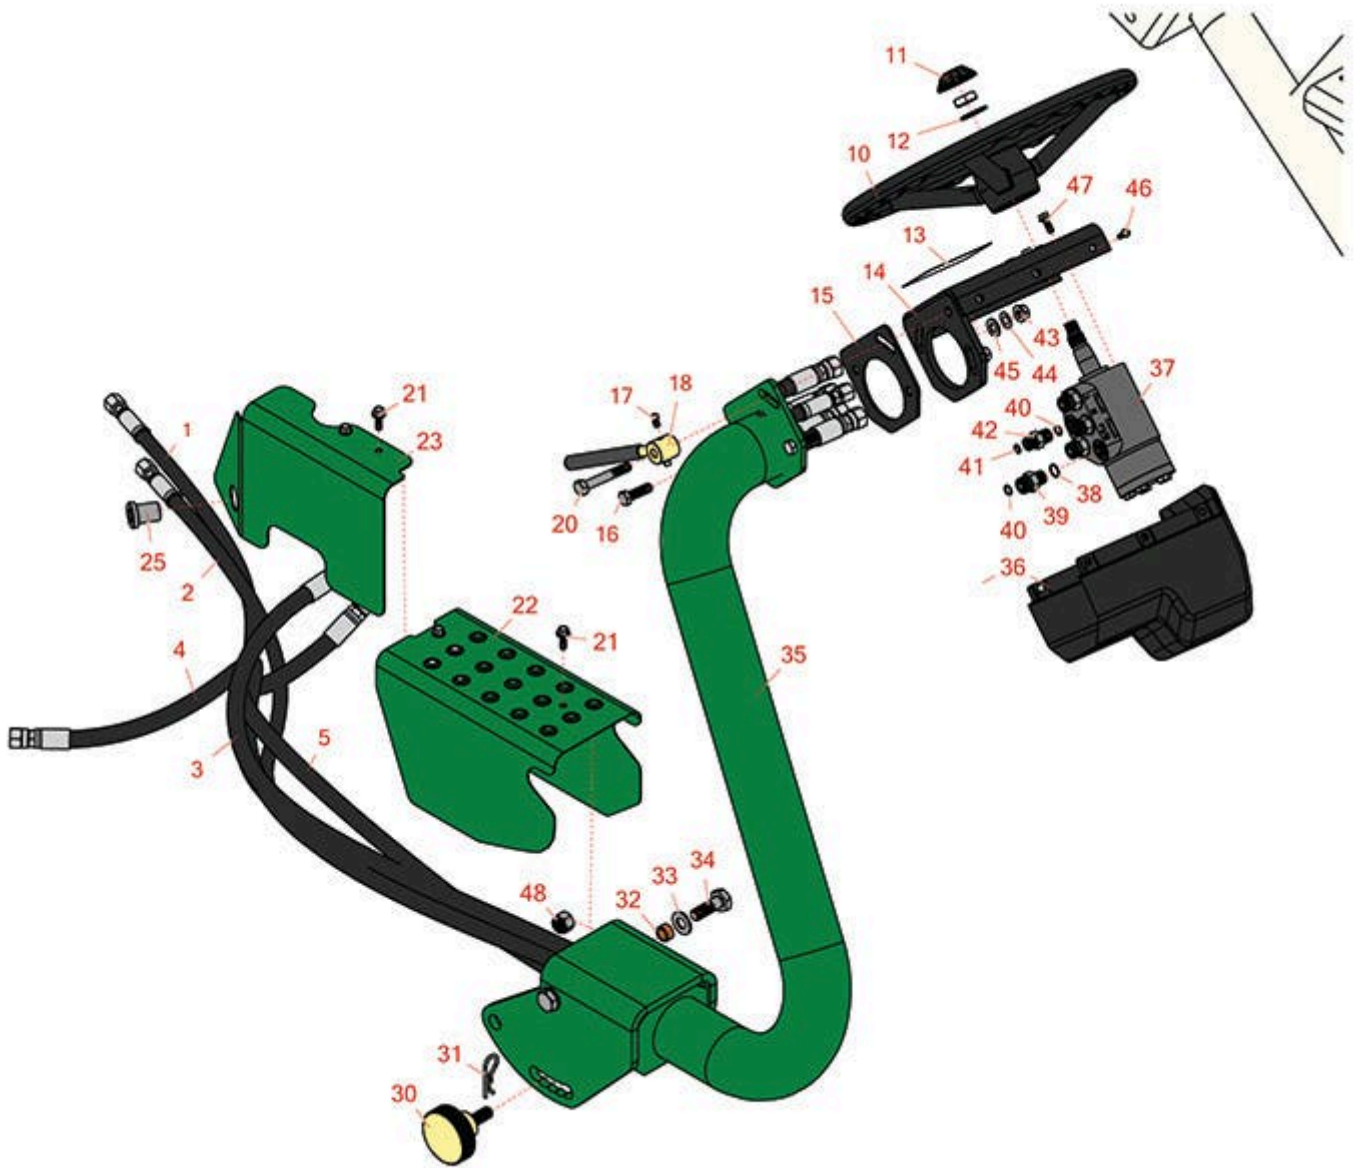

Replaces R&R Products Greens Max

2200 Parts

Traction Unit

Steering Arm

All original equipment manufacturers names and part numbers are used for identification purposes only, and we are in no way implying that our products are original equipment parts. Prices subject to change without notice.

Replaces R&R Products Greens Max

2200 Parts

Traction Unit

Steering Arm

Item No	R&R Part No.	OEM Part No.	Description	Qty Req	Order Quantity
Hoses					
1	R100-4892		Hydraulic Hose Assy	1	
2	R105-4337		Hydraulic Hose Assy	1	
3	R105-4339		Hydraulic Hose Assy	1	
4	R105-4340		Hydraulic Hose Assy	1	
5	R112-0273		Hydraulic Hose Assy	1	
Other Parts Available					
10	R150946		Wheel - Steering 14 in	1	
11	R150267		Cap - Steering Wheel	1	
12	R3256-27	R24-15-BD, R32-7820, R7-0131, R7-2178	Washer - Flat 5/8 SAE	1	
13	R93-8063	R83-1790	Decal - Warning Ce	1	
14	R114-4693-03		Steering Mount Assy	1	
15	R105-0457		Plate-Friction	1	
16	R400264	323-7, R01-150-0180, R01-178-0610, R19H1732, R20-48-AD, R20-48-AGD, R32-9160, R3224-3, R323-29, R323-7, R400264, R908035P	Bolt - Hex HD 3/8-16 x 1-1/4	2	