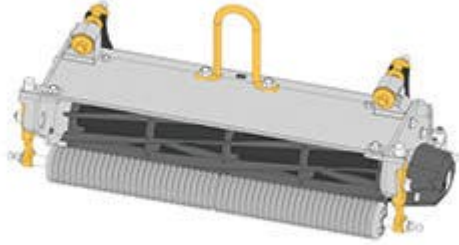

Replaces R&R Products Greens Max

2200D Parts

Dual Adjust Cutting Unit

Complete Cutting Unit

All original equipment manufacturers names and part numbers are used for identification purposes only, and we are in no way implying that our products are original equipment parts. Prices subject to change without notice.

Replaces R&R Products Greens Max

2200D Parts

Dual Adjust Cutting Unit

Complete Cutting Unit

Item No	R&R Part No.	OEM Part No.	Description	Qty Req	Order Quantity
---------	--------------	--------------	-------------	---------	----------------