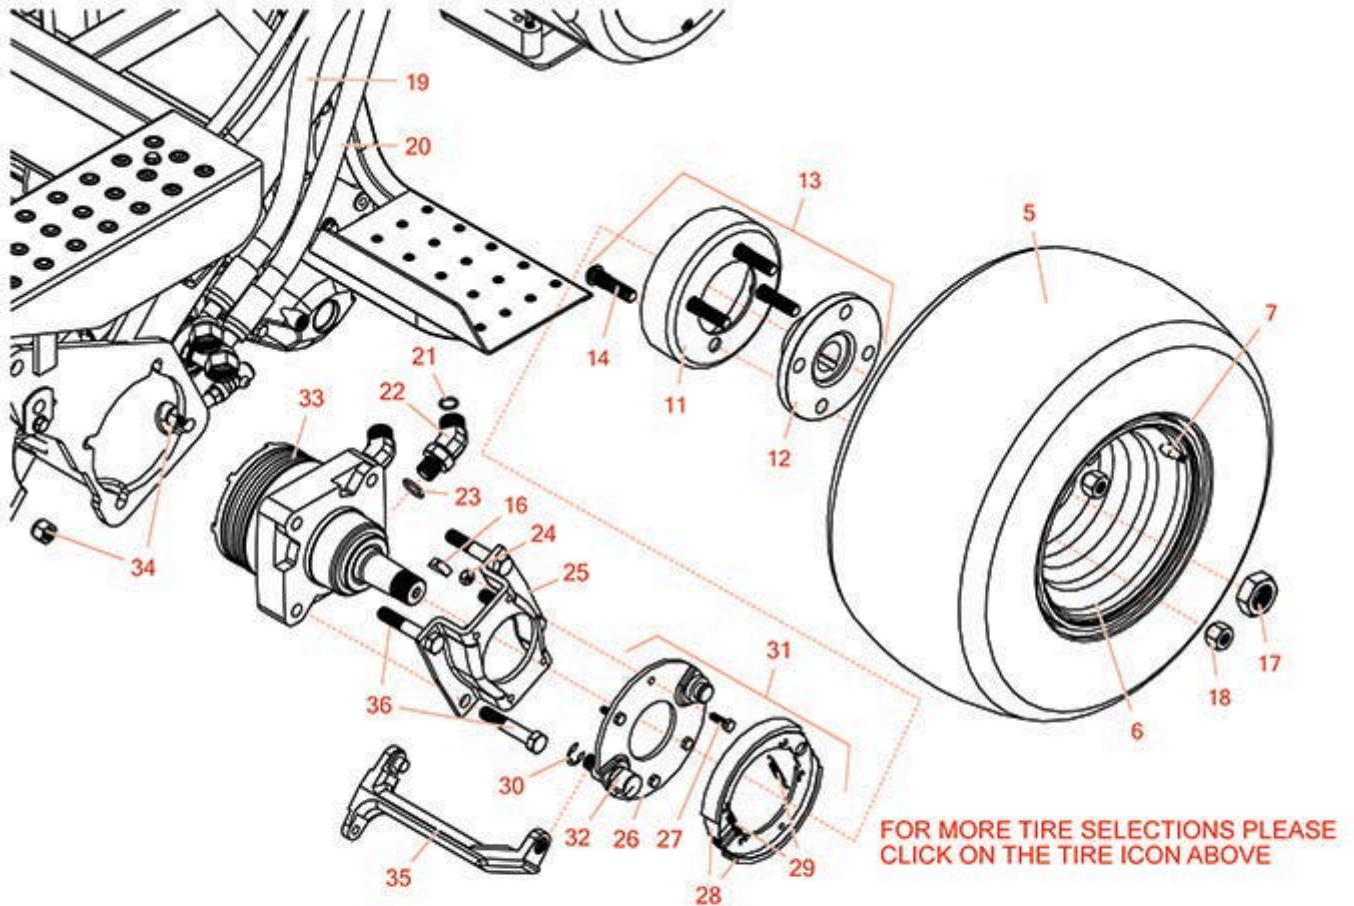

Replaces R&R Products Greens Max

2200D Parts

Traction Unit

Front Wheel & Brake

All original equipment manufacturers names and part numbers are used for identification purposes only, and we are in no way implying that our products are original equipment parts. Prices subject to change without notice.

Replaces R&R Products Greens Max

2200D Parts

Traction Unit

Front Wheel & Brake

Item No	R&R Part No.	OEM Part No.	Description	Qty Req	Order Quantity
---------	--------------	--------------	-------------	---------	----------------

Tires and Whells

5	RTK1058-2SM-I		Tire - 19x10.50-8 (2 Ply) Kenda Smooth	2	
5	RTK958-4SM-I	RTK958-2SM-I	Tire - 18x9.50-8 (4 Ply) Kenda Smooth	2	
6	R94-6116	R114-4643, R242-53, R242-86, R46-4810	Rim - 8x8.5 White	2	
7	R232-27	R232-31, R360111	Stem - Valve w/ Cap	2	

Replaces R&R Products Greens Max 2200D Parts

*Traction Unit
Front Wheel & Brake*

Item No	R&R Part No.	OEM Part No.	Description	Qty Req	Order Quantity
24	R301504	R32127-24, R32146-17, R3296-16, R3296-42, R915661P, RM40333	Locknut - ESNA 1/4-20	8	
25	R84-2000-03	R84-2000	Bracket - Brake	2	
26	R70-9870		Plate - Backing	2	
27	R321-5	R321-31, R400110	Bolt - Hex HD 1/4-20 x 7/8	8	
28	R70-9840		Shoe - Brake	4	
29	R70-9880		Spring - Brake Shoe	4	
30	R150513	R104-7706	E - Clip - Brake Assy	2	
31	R150510	R27-4630	Brake Assy	2	
31	R71-1500	R104-7705	Brake Assy	2	
32	R104-7707	R104-7708, R70-9850, R70-9860	Cam - Brake	2	
33	R112-0237		Hydraulic Motor - LH Wheel	1	
33	R112-0238		Hydraulic Motor - RH Wheel	1	
34	RF5003	3296-23, R32127-29, R32131-5, R32132-5, R3296-23, R64229-05	Locknut - ESNA 1/2-13	8	
35	R93-2096	R71-1510	Arm - Brake	2	
36	R325-11	R01-150-0330, R20-92-AGD	Bolt - Hex HD 1/2-13 x 2-3/4	8	