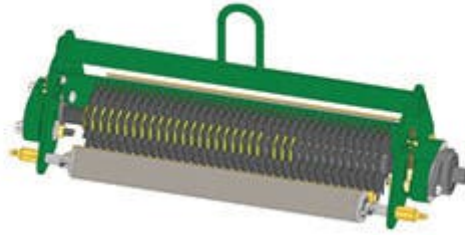

## 2200D Parts

*Verti-Cut Unit with Rollers*

*Complete Verti-Cut Unit*

All original equipment manufacturers names and part numbers are used for identification purposes only, and we are in no way implying that our products are original equipment parts. Prices subject to change without notice.

## 2200D Parts

*Verti-Cut Unit with Rollers*

*Complete Verti-Cut Unit*

Item No	R&R Part No.	OEM Part No.	Description	Qty Req	Order Quantity
---------	--------------	--------------	-------------	---------	----------------