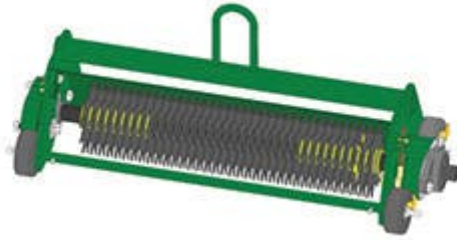

Replaces R&R Products Greens Max

2200D Parts

Verti-Cut Unit with Wheels

Complete Verti-Cut Unit

All original equipment manufacturers names and part numbers are used for identification purposes only, and we are in no way implying that our products are original equipment parts. Prices subject to change without notice.

Replaces R&R Products Greens Max 2200D Parts

Verti-Cut Unit with Wheels
Complete Verti-Cut Unit

| Item No | R&R Part No. | OEM Part No. | Description | Qty Req | Order Quantity |
|---------|--------------|--------------|-------------|---------|----------------|
|---------|--------------|--------------|-------------|---------|----------------|

Complete Verti-Cut Unit

| | | | | | |
|---|-----------------|--|--|---|--|
| 1 | R150206G | | Complete Standard Verti-Cut Unit with Wheels | 0 | |
|---|-----------------|--|--|---|--|

Tech Note: R&R Verti-Cut Unit complete with: R335449 Verti-Cut Blades & Rubber Wheels: