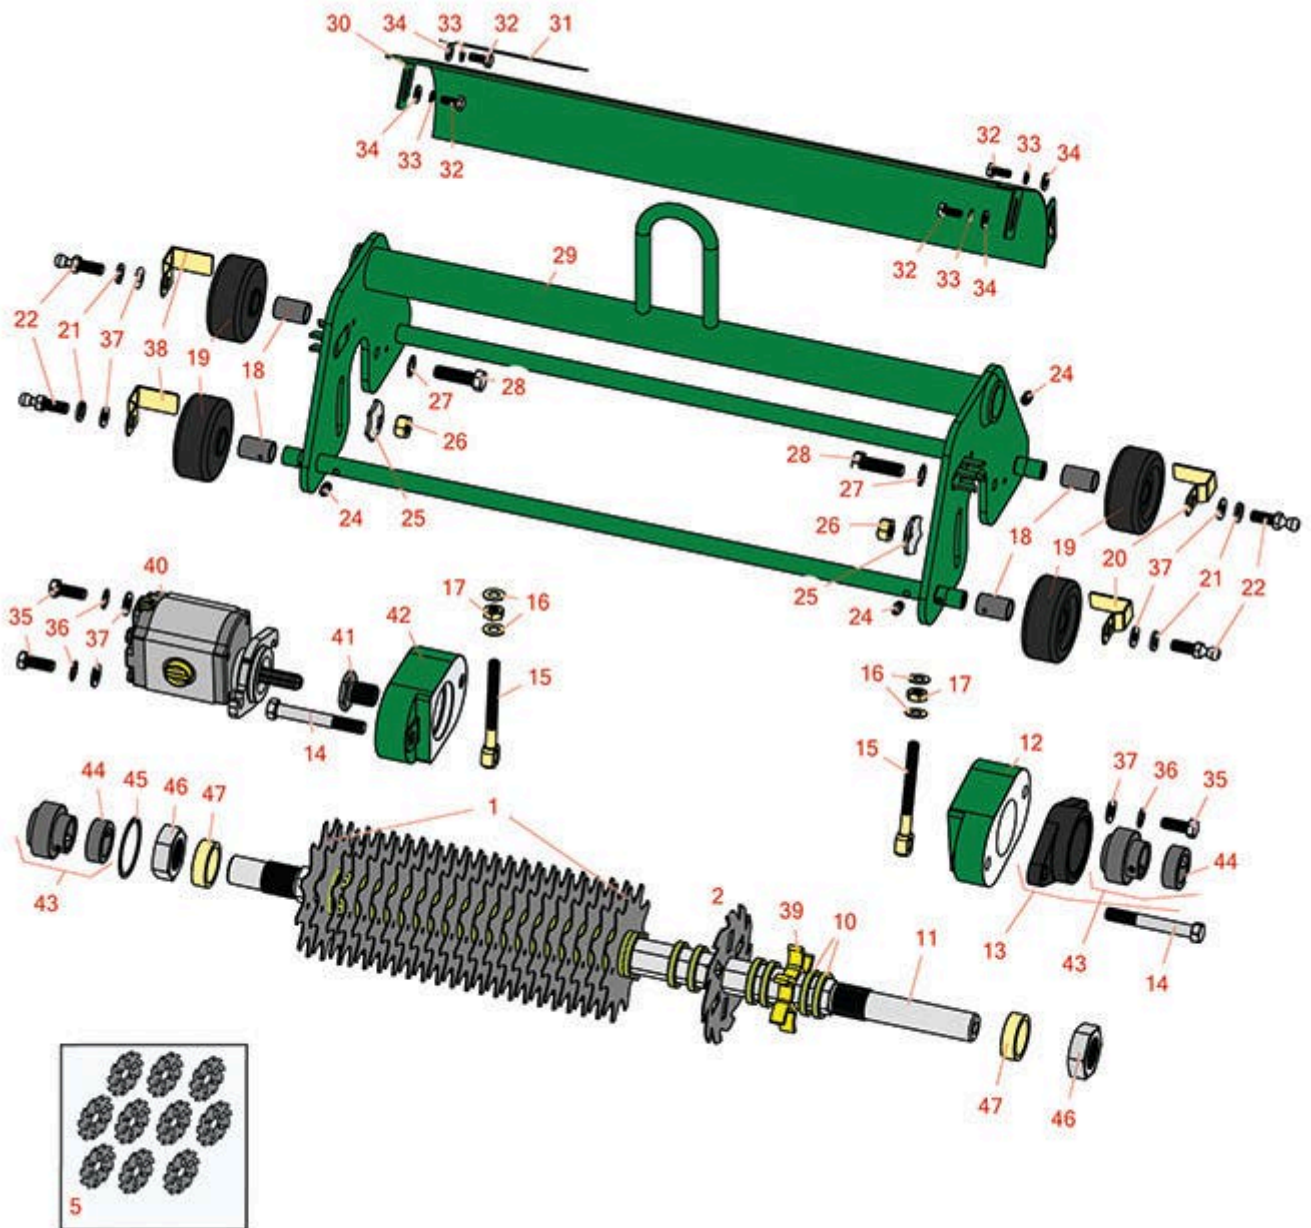

Replaces R&R Products Greens Max

2200D Parts

Verti-Cut Unit with Wheels

Verti-Cut Reel & Frame

All original equipment manufacturers names and part numbers are used for identification purposes only, and we are in no way implying that our products are original equipment parts. Prices subject to change without notice.

Replaces R&R Products Greens Max

2200D Parts

Verti-Cut Unit with Wheels

Verti-Cut Reel & Frame

Item No	R&R Part No.	OEM Part No.	Description	Qty Req	Order Quantity
---------	--------------	--------------	-------------	---------	----------------

Verti-Cut Blades

1	R17-1590		Verti-Cut Blade	36	
2	R150209C	R106-6355, R150209, RGCC-003, RTCU26776	Verti-Cut Blade - Carbide Tipped 2mm	36	
2	R150109C	R106-5422, RGCC-002	Verti-Cut Blade - Carbide Tipped 1.2mm	36	

Replaces R&R Products Greens Max 2200D Parts

Verti-Cut Unit with Wheels
Verti-Cut Reel & Frame

Item No	R&R Part No.	OEM Part No.	Description	Qty Req	Order Quantity
17	R3217-7	3217-7, R01-188-0616, R1441, R14H1076, R22-13-AJD, R513296, R513415, R513425, R915113P	Nut - 3/8-16 Hex Plated	4	
18	R17-1620		Bushing - Wheel	4	
19	R17-1630		Wheel - Rubber Fits V-Cut Unit	4	
20	R17-1640		Scraper - Wheel LH	2	
21	R3254-6	446142, R01-166-0010, R01-166-0280, R01-166-0610, R12H304, R3253-5, R3254-18, R3290-223, R446140, R446142, R48-9370	Washer - Lock 3/8	4	
22	R94-2958	R2411-7	Stud - Alloy Ball Joint	2	