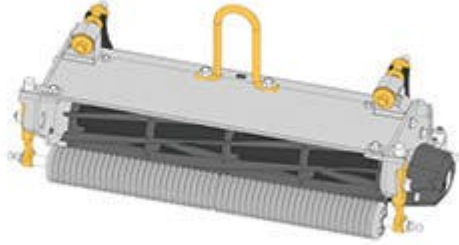

Replaces R&R Products Greens Max

2200LP Parts

Dual Adjust Cutting Unit

Complete Cutting Unit

All original equipment manufacturers names and part numbers are used for identification purposes only, and we are in no way implying that our products are original equipment parts. Prices subject to change without notice.

Replaces R&R Products Greens Max

2200LP Parts

Dual Adjust Cutting Unit

Complete Cutting Unit

Item No	R&R Part No.	OEM Part No.	Description	Qty Req	Order Quantity
---------	--------------	--------------	-------------	---------	----------------