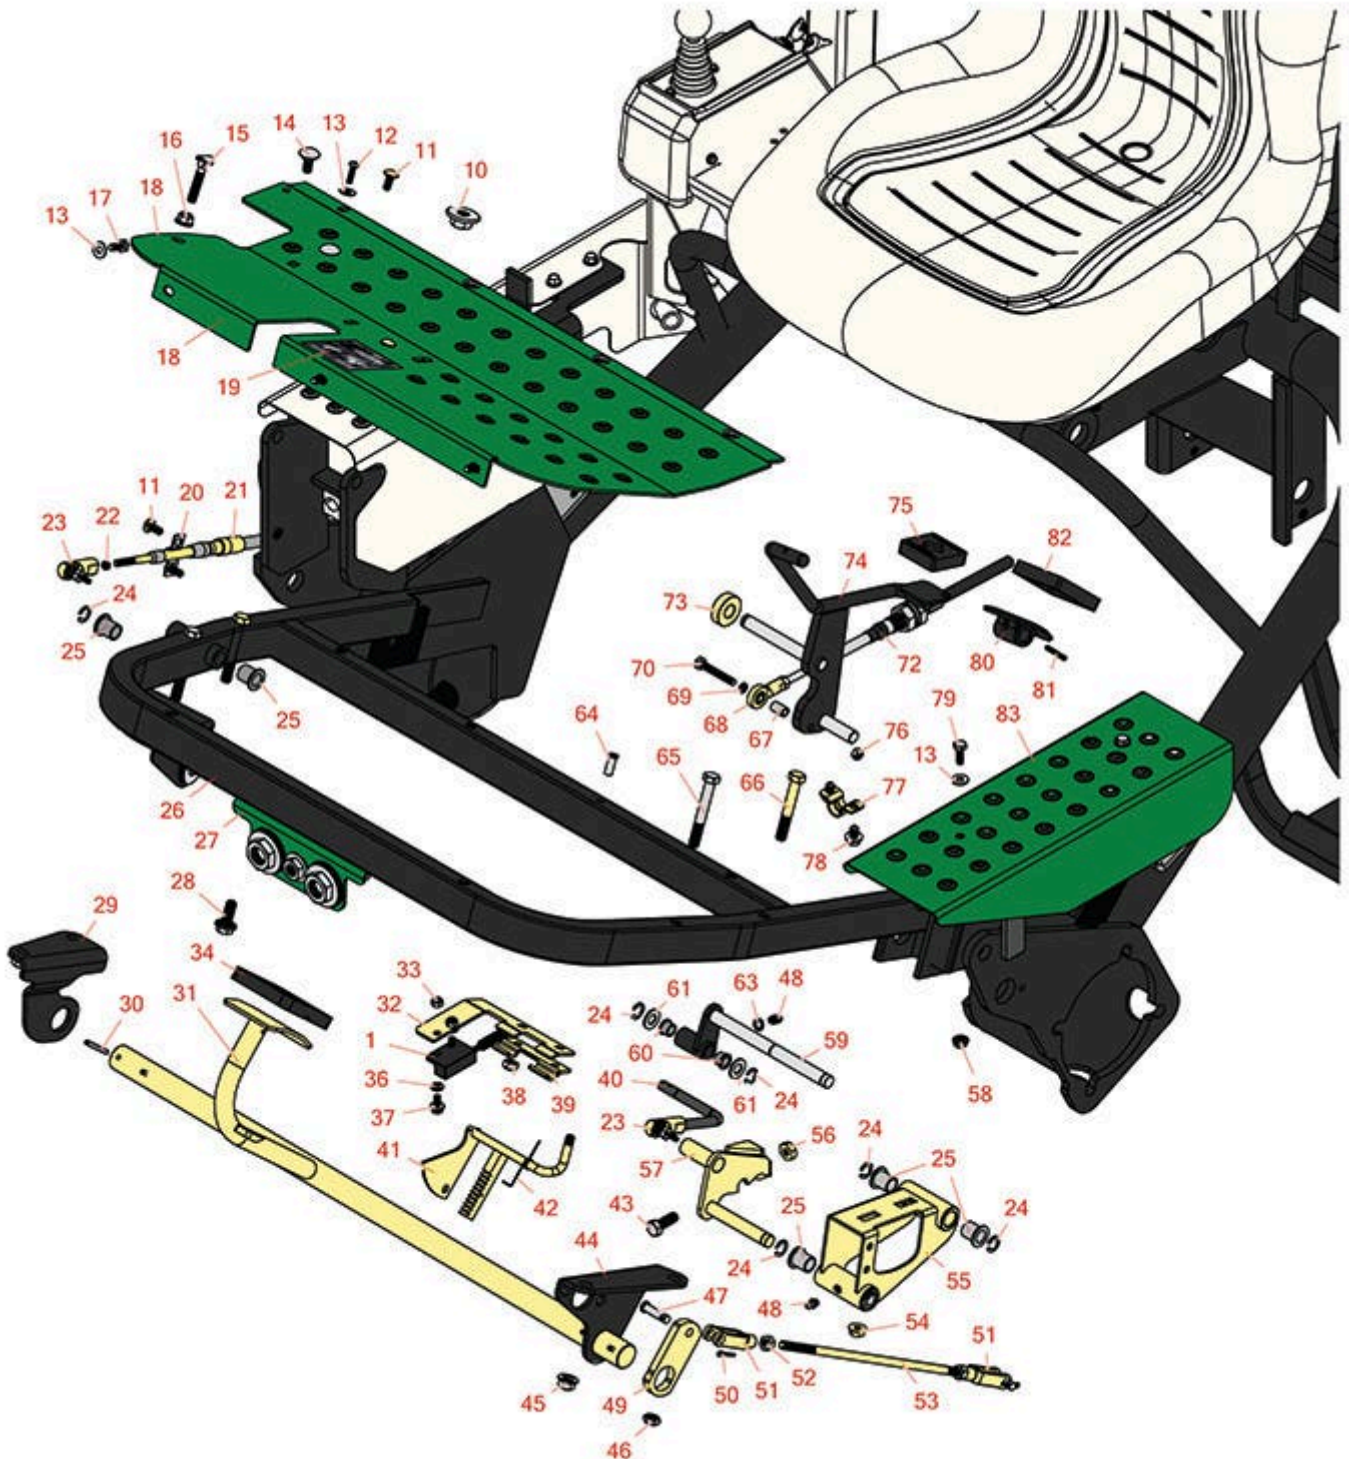

Replaces R&R Products Greens Max 2200LP Parts

Traction Unit
Brakes & Traction Control

All original equipment manufacturers names and part numbers are used for identification purposes only, and we are in no way implying that our products are original equipment parts. Prices subject to change without notice.

Replaces R&R Products Greens Max

2200LP Parts

Traction Unit

Brakes & Traction Control

Item No	R&R Part No.	OEM Part No.	Description	Qty Req	Order Quantity
---------	--------------	--------------	-------------	---------	----------------

Gauges and Controls

1	R105-0023		Sensor - Proximity	1	
---	------------------	--	--------------------	---	--

Other Parts Available

10	R32141-111		Nut - Special HF Flanged	1	
11	R3229-1	R01-173-0406, R01-178-0408, R3229-25, R900015P	Bolt - 1/4-20 x 3/4 - Carriage	2	
12	R3274-31	R3274-68, R46-8560	Screw - Button HD Soc CS 1/4-20 x 5/8	4	
13	R453023	R3256-1, R3256-72	Washer - Flat 1/4	7	
14	R3230-1	R01-173-0506, R3230-20, R900037P	Bolt - Carriage 5/16-18 x 3/4	2	
15	R17-9420	R17-9426, R49-6480	Bolt - Contour Plow Bolt	1	
16	R445722	R30-8980, R32128-2, R32128-20	Nut - Serrated Washer	1	
17	R400106	R321-3, R513315, R908002P	Bolt - Hex HD 1/4-20 x 5/8	3	
18	R105-0463G		Plat E - Footrest - Green	1	
19	R93-8062		Decal - Parking Brake	1	
20	R93-2279		Clamp-Cable	1	
21	R105-5444		Cable - Lock - Neutral	1	