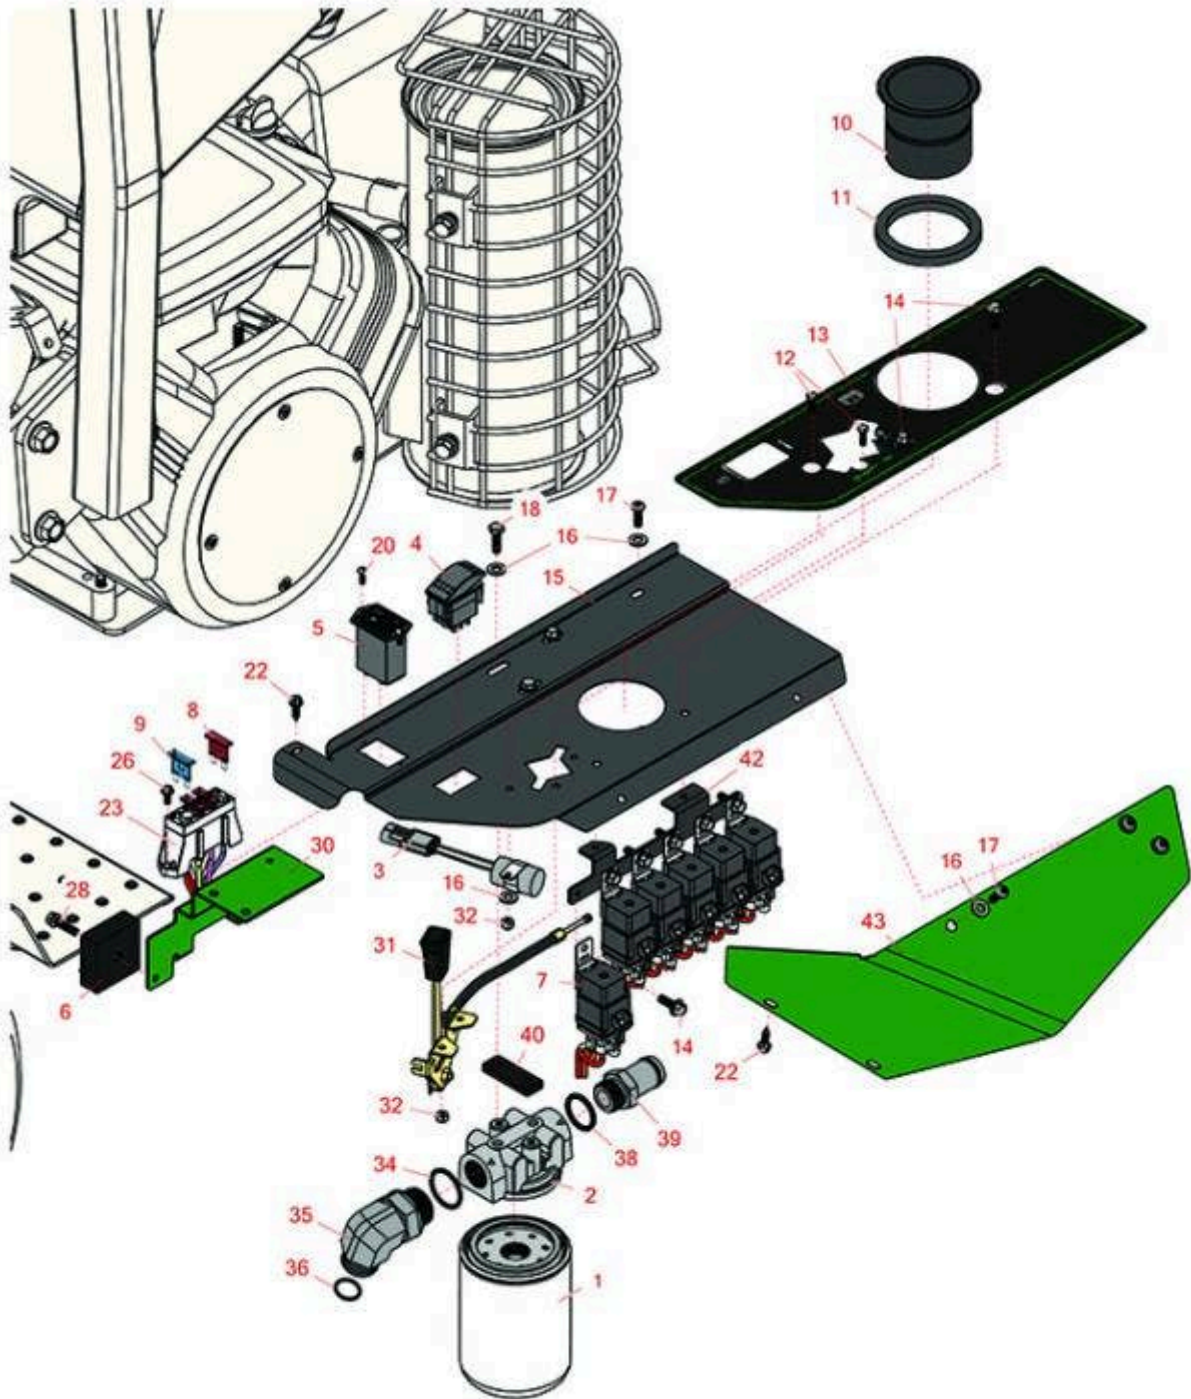

Replaces R&R Products Greens Max 2200LP Parts

Traction Unit
Control Panel

All original equipment manufacturers names and part numbers are used for identification purposes only, and we are in no way implying that our products are original equipment parts. Prices subject to change without notice.