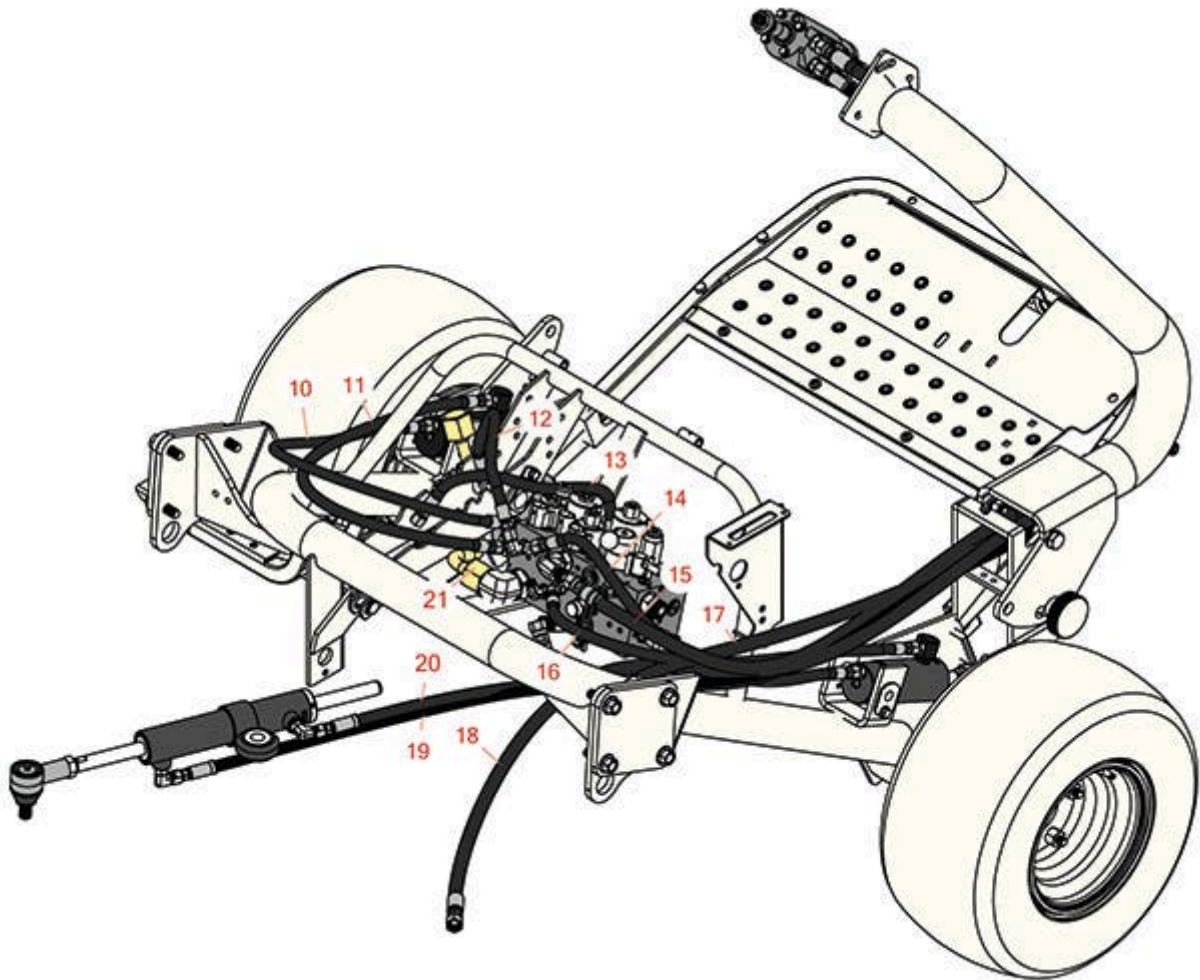

Replaces R&R Products Greens Max

2200LP Parts

Traction Unit

Hydraulic Lift & Steering

All original equipment manufacturers names and part numbers are used for identification purposes only, and we are in no way implying that our products are original equipment parts. Prices subject to change without notice.

Replaces R&R Products Greens Max

2200LP Parts

Traction Unit

Hydraulic Lift & Steering

Item No	R&R Part No.	OEM Part No.	Description	Qty Req	Order Quantity
Hoses					
10	R108-6508		Hydraulic Hose Assy	1	
11	R108-6507		Hydraulic Hose Assy	1	
12	R108-6510		Hydraulic Hose Assy	1	
13	R112-9185		Hydraulic Hose Assy	1	
14	R108-6505		Hydraulic Hose Assy	1	
15	R105-4339		Hydraulic Hose Assy	1	
16	R108-6506		Hydraulic Hose Assy	1	
17	R112-0273		Hydraulic Hose Assy	1	
18	R105-4340		Hydraulic Hose Assy	1	
19	R100-4892		Hydraulic Hose Assy	1	
20	R105-4337		Hydraulic Hose Assy	1	
21	R105-5460		Tube-Hyd	1	